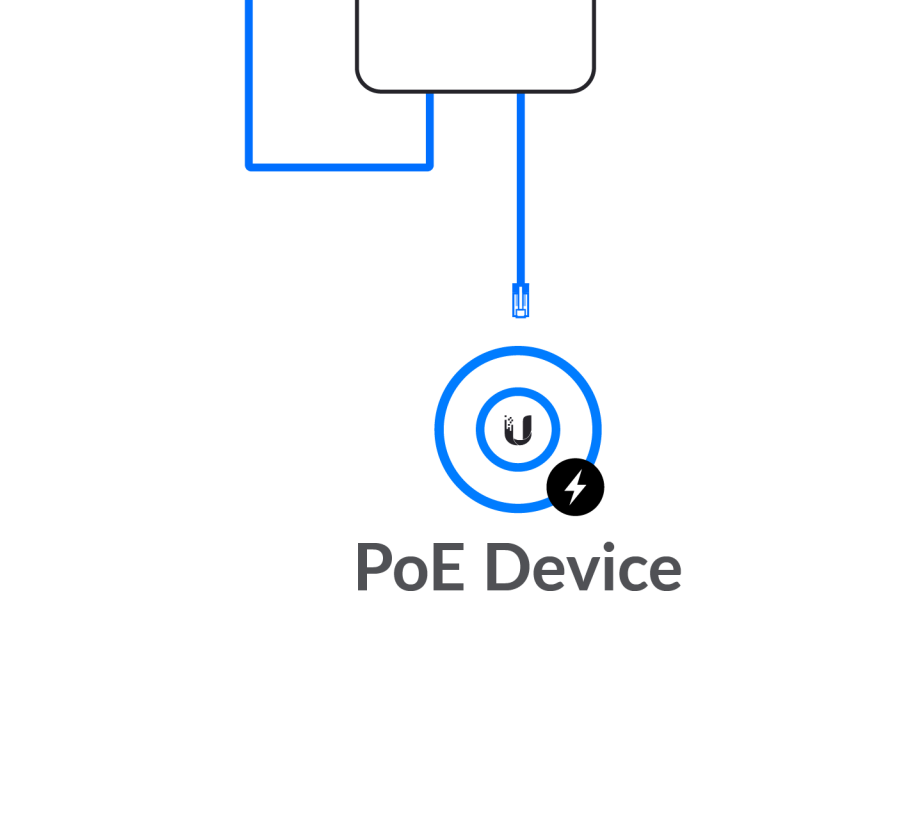

1

A

B

35mm Ø <math>< 60\text{mm}</math>

2

Internet

UniFi OS Console

Switch

PoE Device

UI Support