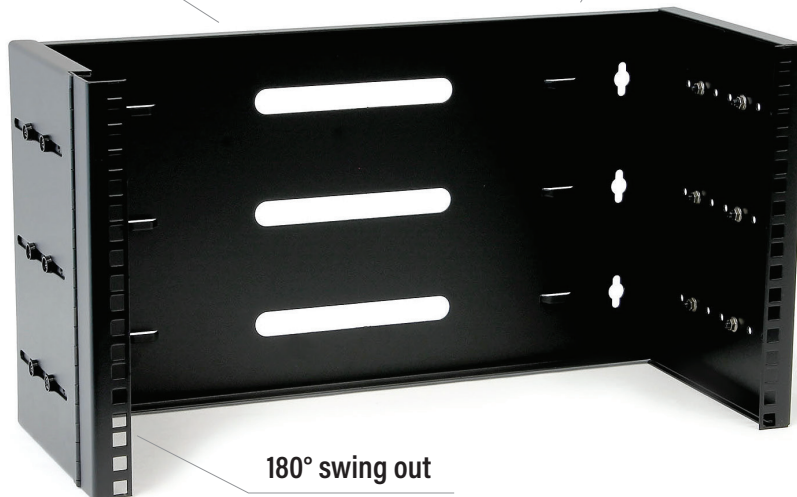

# XHWB SERIES

Mount your 19" equipment to the wall with this Extendable Hinged Bracket (XHWB). Easily adjustable depth from 7-12" to fit a variety of network and cable management products. Well suited for on-wall access to equipment without fuss, this XHWB series is a reliable, proven system.

### Easy Installation

Swing hinge makes easy installation of equipment and cabling.

### Easy Access To Cabling

Each side of the cabinet has cable entry holes.

180° swing out

Open frame structure provides ease when installing equipment with 7-12" adjustable depth.

Cable entry on both sides of the cabinet.