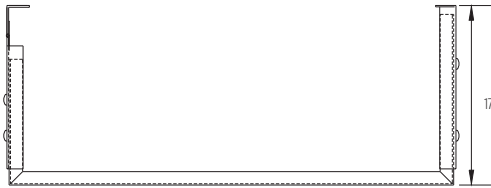

### Easy Access To Cabling

Each side of the cabinet has cable entry holes.

180° swing out

Open frame structure provides ease when installing equipment with 7-12" adjustable depth.

Cable entry on both sides of the cabinet.

# MAINFRAME WALL MOUNT BRACKET SERIES XHWB SERIES

XHWB-1U

XHWB-2U

XHWB-4U

XHWB-6U

XHWB-8U

## MAIN DIMENSIONS

Top View

Side View

Front View & Mounting Dimension

mm [inches]

## SPECIFICATIONS

MODEL	SIZE	DIMENSIONS W x D x H (mm)	DIMENSIONS W x D x H (in)	LOAD CAPACITY
XHWB-1U	1U	500 x 177 x 44.50	19.69 x 6.97 x 1.75	45kg (99lbs)
XHWB-2U	2U	500 x 177 x 88.90	19.69 x 6.97 x 3.50	45kg (99lbs)
XHWB-4U	4U	500 x 177 x 177.85	19.69 x 6.97 x 7.00	45kg (99lbs)
XHWB-6U	6U	500 x 177 x 266.75	19.69 x 6.97 x 10.50	45kg (99lbs)
XHWB-8U	8U	500 x 177 x 355.65	19.69 x 6.97 x 14.00	45kg (99lbs)