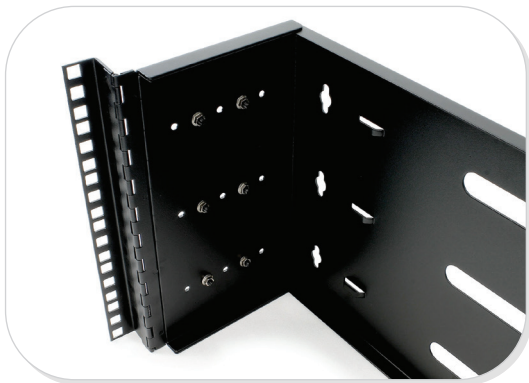

# XHWB SERIES

Mount your 19" equipment to the wall with this Extendable Hinged Bracket (XHWB). Easily adjustable depth from 7-12" to fit a variety of network and cable management products. Well suited for on-wall access to equipment without fuss, this XHWB series is a reliable, proven system.

### Easy Installation

Swing hinge makes easy installation of equipment and cabling.

### Easy Access To Cabling

Each side of the cabinet has cable entry holes.

180° swing out

Open frame structure provides ease when installing equipment with 7-12" adjustable depth.

Cable entry on both sides of the cabinet.