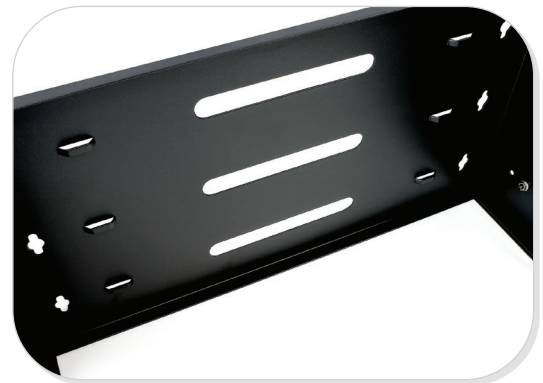

# XHWB SERIES

Mount your 19" equipment to the wall with this Extendable Hinged Bracket (XHWB). Easily adjustable depth from 7-12" to fit a variety of network and cable management products. Well suited for on-wall access to equipment without fuss, this XHWB series is a reliable, proven system.

### Easy Installation

Swing hinge makes easy installation of equipment and cabling.

### Easy Access To Cabling

Each side of the cabinet has cable entry holes.

180° swing out

Open frame structure provides ease when installing equipment with 7-12" adjustable depth.

Cable entry on both sides of the cabinet.