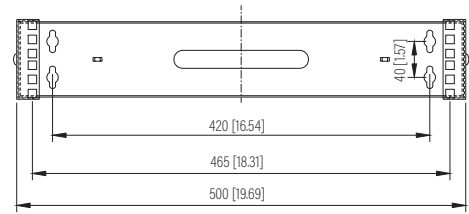

### Easy Access To Cabling

Each side of the cabinet has cable entry holes.

180° swing out

Open frame structure provides ease when installing equipment with 7-12" adjustable depth.

Cable entry on both sides of the cabinet.

# MAINFRAME WALL MOUNT BRACKET SERIES XHWB SERIES

XHWB-1U

XHWB-2U

XHWB-4U

XHWB-6U

XHWB-8U

## MAIN DIMENSIONS

Top View

Side View

Front View & Mounting Dimension

mm [inches]

## SPECIFICATIONS

MODEL	SIZE	DIMENSIONS W x D x H (mm)	DIMENSIONS W x D x H (in)	LOAD CAPACITY
XHWB-1U	1U	500 x 177 x 44.50	19.69 x 6.97 x 1.75	45kg (99lbs)
XHWB-2U	2U	500 x 177 x 88.90	19.69 x 6.97 x 3.50	45kg (99lbs)
XHWB-4U	4U	500 x 177 x 177.85	19.69 x 6.97 x 7.00	45kg (99lbs)
XHWB-6U	6U	500 x 177 x 266.75	19.69 x 6.97 x 10.50	45kg (99lbs)
XHWB-8U	8U	500 x 177 x 355.65	19.69 x 6.97 x 14.00	45kg (99lbs)