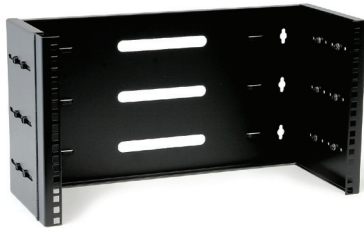

# XHWB SERIES

Mount your 19" equipment to the wall with this Extendable Hinged Bracket (XHWB). Easily adjustable depth from 7-12" to fit a variety of network and cable management products. Well suited for on-wall access to equipment without fuss, this XHWB series is a reliable, proven system.

### Easy Access To Cabling

Each side of the cabinet has cable entry holes.

180° swing out

Open frame structure provides ease when installing equipment with 7-12" adjustable depth.

Cable entry on both sides of the cabinet.

# MAINFRAME WALL MOUNT BRACKET SERIES XHWB SERIES

XHWB-1U

XHWB-2U

XHWB-4U

XHWB-6U

XHWB-8U

## MAIN DIMENSIONS

Top View

Side View

Front View & Mounting Dimension

mm [inches]