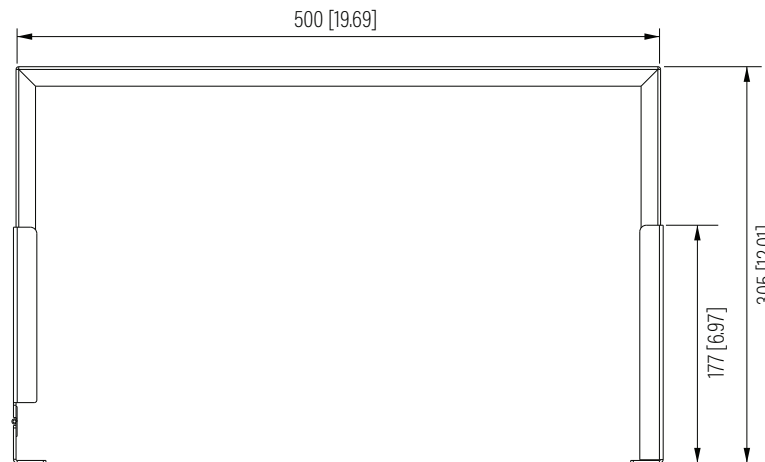

Front View

Side View

Top View

SPECIFICATIONS

Model	XHWB-6U	
Size	6U	
Width	500mm	/ 19.69"
Depth	177-305mm	/ 6.97"-12.01"
Height	266.75mm	/ 10.50"
Loading Capacity	45kg	/ 99lbs
Volume (CBM)	0.024	

XHWB-6U

Dimension: mm [inches]