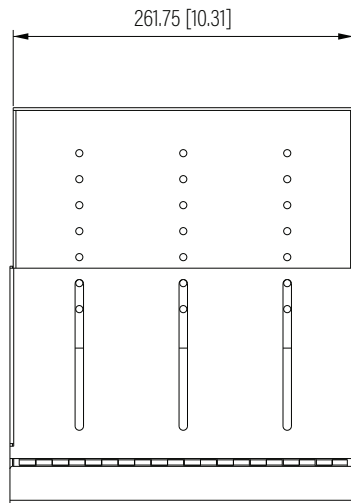

Front View

Side View

Top View

SPECIFICATIONS

Model	XHWB-6U	
Size	6U	
Width	500mm	/ 19.69"
Depth	177-305mm	/ 6.97"-12.01"
Height	266.75mm	/ 10.50"
Loading Capacity	45kg	/ 99lbs
Volume (CBM)	0.024	

XHWB-6U

Dimension: mm [inches]