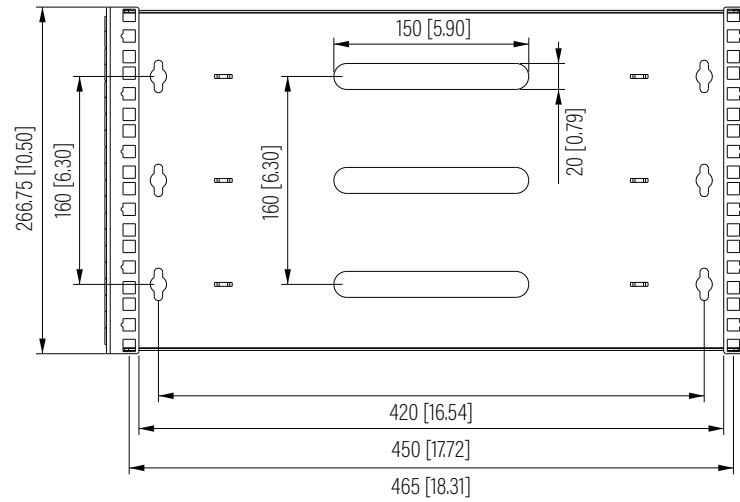

Front View

Side View

Top View

SPECIFICATIONS

Model	XHWB-6U	
Size	6U	
Width	500mm	/ 19.69"
Depth	177-305mm	/ 6.97"-12.01"
Height	266.75mm	/ 10.50"
Loading Capacity	45kg	/ 99lbs
Volume (CBM)	0.024	

XHWB-6U

Dimension: mm [inches]