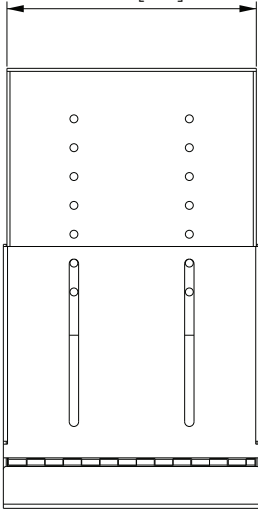

Front View

172.85 [6.81]

Side View

500 [19.69]

Top View

SPECIFICATIONS

Model	XHWB-4U	
Size	4U	
Width	500mm	/ 19.69"
Depth	177-305mm	/ 6.97"-12.01"
Height	177.85mm	/ 7.00"
Loading Capacity	45kg	/ 99lbs
Volume (CBM)	0.016	

XHWB-4U

Dimension: mm [inches]