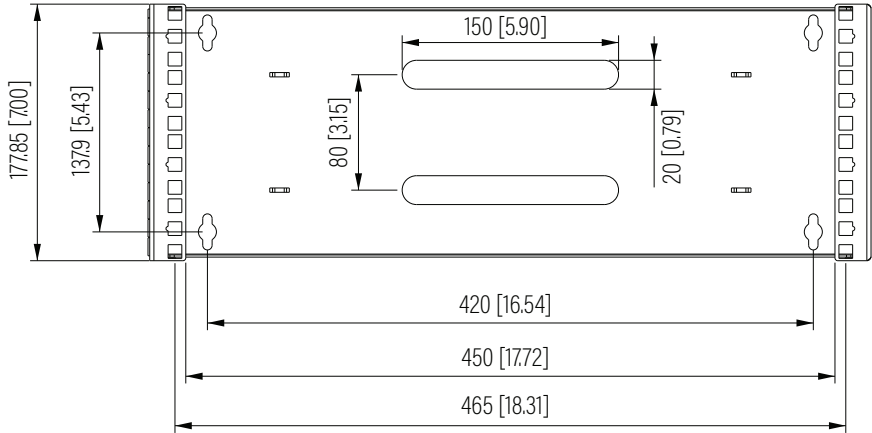

Front View

172.85 [6.81]

Side View

500 [19.69]

Top View

SPECIFICATIONS

Model	XHWB-4U	
Size	4U	
Width	500mm	/ 19.69"
Depth	177-305mm	/ 6.97"-12.01"
Height	177.85mm	/ 7.00"
Loading Capacity	45kg	/ 99lbs
Volume (CBM)	0.016	

XHWB-4U

Dimension: mm [inches]