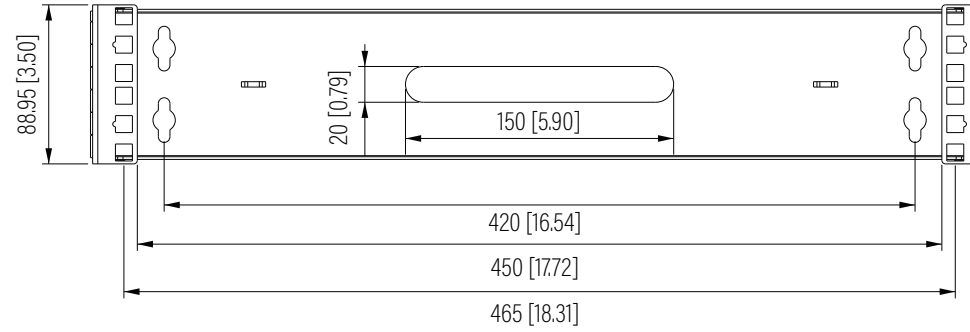

Front View

Side View

Top View

Dimension: mm [inches]

SPECIFICATIONS

Model	XHWB-2U	
Size	2U	
Width	500mm	/ 19.69"
Depth	177-305mm	/ 6.97"-12.01"
Height	88.95mm	/ 3.50"
Loading Capacity	45kg	/ 99lbs
Volume (CBM)	0.008	

XHWB-2U

SHEET 1 of 1