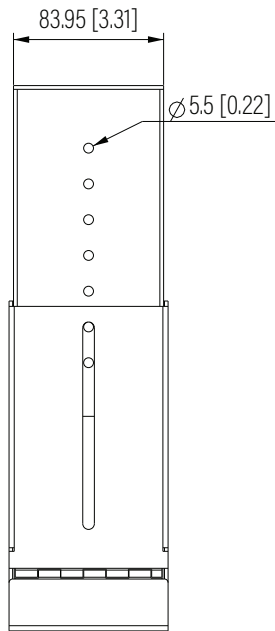

Front View

Side View

Top View

Dimension: mm [inches]

SPECIFICATIONS

Model	XHWB-2U	
Size	2U	
Width	500mm	/ 19.69"
Depth	177-305mm	/ 6.97"-12.01"
Height	88.95mm	/ 3.50"
Loading Capacity	45kg	/ 99lbs
Volume (CBM)	0.008	

XHWB-2U

SHEET 1 of 1