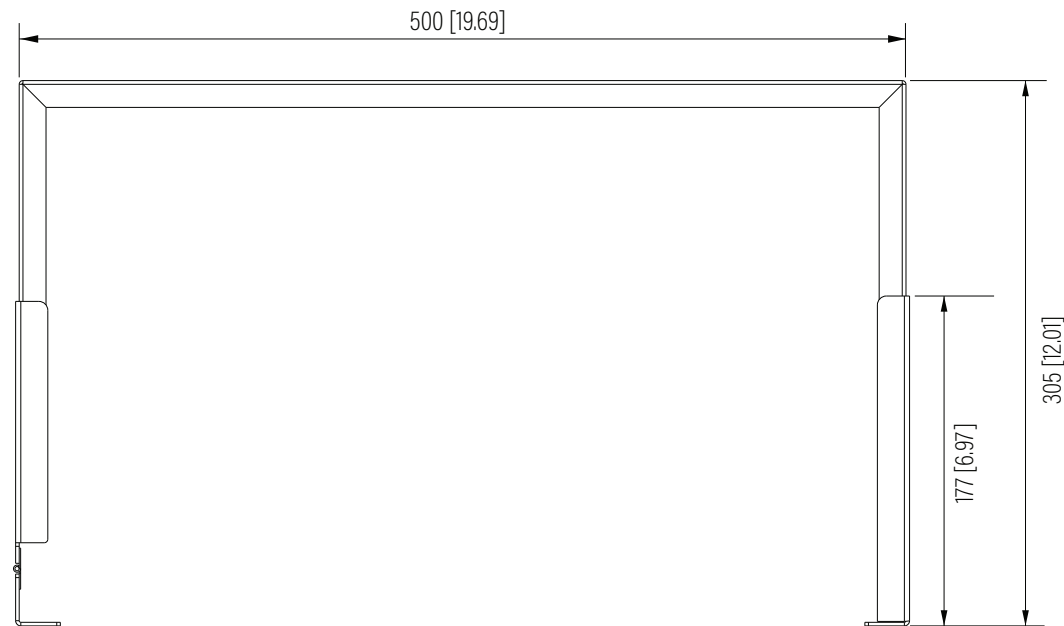

Front View

Side View

Top View

Dimension: mm [inches]

SPECIFICATIONS

Model	XHWB-2U	
Size	2U	
Width	500mm	/ 19.69"
Depth	177-305mm	/ 6.97"-12.01"
Height	88.95mm	/ 3.50"
Loading Capacity	45kg	/ 99lbs
Volume (CBM)	0.008	

XHWB-2U

SHEET 1 of 1