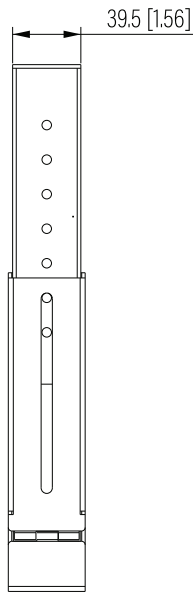

Front View

Side View

Top View

SPECIFICATIONS

Model	XHWB-1U	
Size	1U	
Width	500mm	/ 19.69"
Depth	177-305mm	/ 6.97"-12.01"
Height	44.5mm	/ 1.75"
Loading Capacity	45kg	/ 99lbs
Volume (CBM)	0.004	

XHWB-1U

SHEET 1 of 1

Dimension: mm [inches]