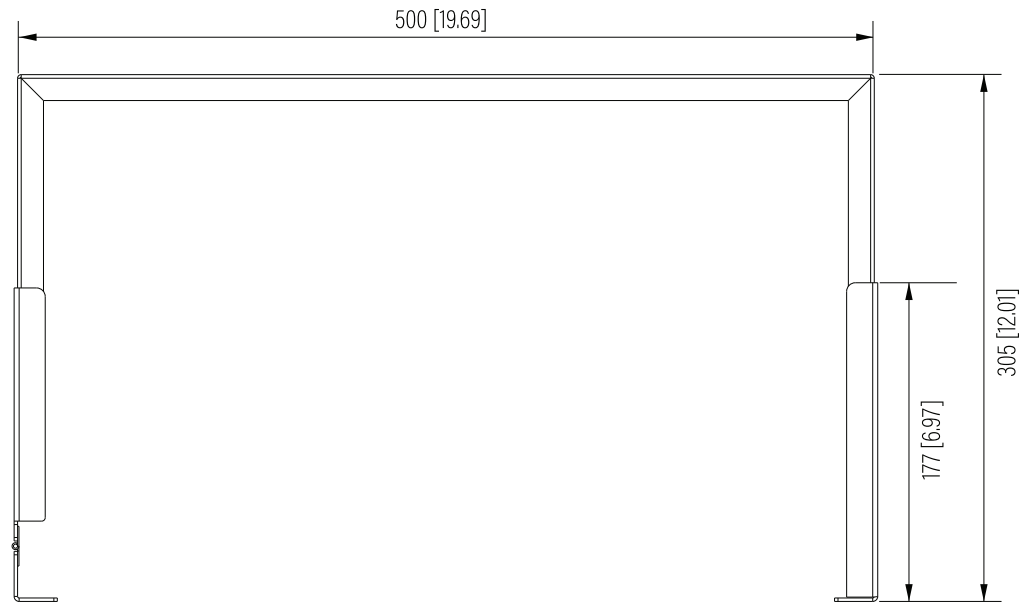

Front View

Side View

Top View

SPECIFICATIONS

Model	XHWB-1U	
Size	1U	
Width	500mm	/ 19.69"
Depth	177-305mm	/ 6.97"-12.01"
Height	44.5mm	/ 1.75"
Loading Capacity	45kg	/ 99lbs
Volume (CBM)	0.004	

XHWB-1U

SHEET 1 of 1

Dimension: mm [inches]