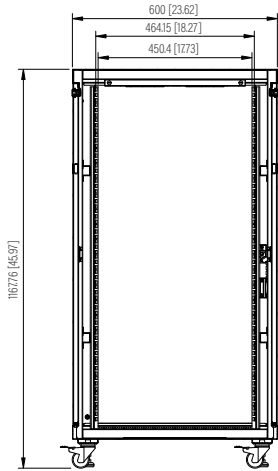

Bottom View

Front View

Side View,
Factory Default Mounting Depth

Maximum Mounting Depth

Top View

SPECIFICATIONS

Model	OF-BIN-22U			
Size	22U			
Width	600mm / 23.62"	Factory Default Mounting Depth	682mm / 26.85"	
Depth	900mm / 35.43"	Maximum Mounting Depth	802mm / 31.57"	
Height	1167.6 mm / 45.97"	Volume (CBM)	0.631	
Loading Capacity	800kg / 1763lbs			

Dimension: mm [inches]

OF-BIN-22U

SHEET 1 of 1