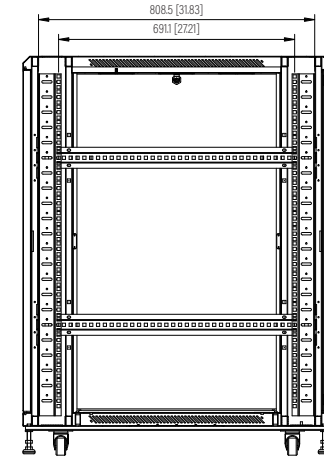

Bottom View

Front View

Side View,
Factory Default Mounting Depth

Maximum Mounting Depth

Top View

SPECIFICATIONS

Model	OF-BIN-22U			
Size	22U			
Width	600mm / 23.62"	Factory Default Mounting Depth	682mm / 26.85"	
Depth	900mm / 35.43"	Maximum Mounting Depth	802mm / 31.57"	
Height	1167.6 mm / 45.97"	Volume (CBM)	0.631	
Loading Capacity	800kg / 1763lbs			

Dimension: mm [inches]

OF-BIN-22U

SHEET 1 of 1