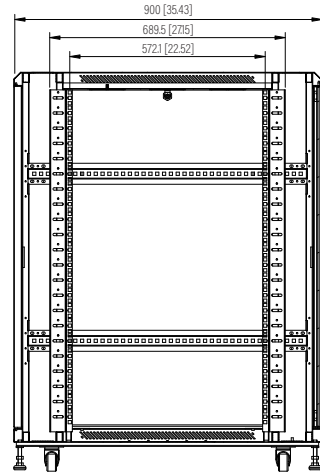

Bottom View

Front View

Side View,
Factory Default Mounting Depth

Maximum Mounting Depth

Top View

SPECIFICATIONS

Model	OF-BIN-22U			
Size	22U			
Width	600mm / 23.62"	Factory Default Mounting Depth	682mm / 26.85"	
Depth	900mm / 35.43"	Maximum Mounting Depth	802mm / 31.57"	
Height	1167.6 mm / 45.97"	Volume (CBM)	0.631	
Loading Capacity	800kg / 1763lbs			

Dimension: mm [inches]

OF-BIN-22U

SHEET 1 of 1