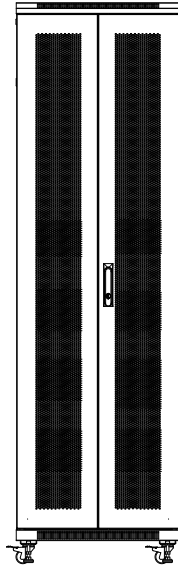

Bottom View

Section View

Rear View

Side View

Front View

Factory Default Mounting Depth

Maximum Mounting Depth

Top View

**SPECIFICATIONS**

<b>Model</b>	<b>S-BIN-42U</b>			
<b>Size</b>	42U			
<b>Width</b>	600mm / 23.62"	<b>Factory Default Mounting Depth</b>	682mm / 26.85"	
<b>Depth</b>	900mm / 35.43"	<b>Maximum Mounting Depth</b>	802mm / 31.57"	
<b>Height</b>	2056.76 mm / 80.97"	<b>Volume (CBM)</b>	1.111	
<b>Loading Capacity</b>	800kg / 1763lbs			

Dimension: mm [inches]

**S-BIN-42U**

SHEET 1 of 1