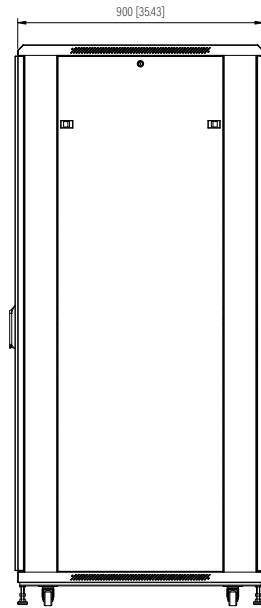

Bottom View

Section View

Rear View

Side View

Front View

Factory Default Mounting Depth

Maximum Mounting Depth

Top View

**SPECIFICATIONS**

<b>Model</b>	<b>S-BIN-42U</b>			
<b>Size</b>	42U			
<b>Width</b>	600mm / 23.62"	<b>Factory Default Mounting Depth</b>	682mm / 26.85"	
<b>Depth</b>	900mm / 35.43"	<b>Maximum Mounting Depth</b>	802mm / 31.57"	
<b>Height</b>	2056.76 mm / 80.97"	<b>Volume (CBM)</b>	1.111	
<b>Loading Capacity</b>	800kg / 1763lbs			

Dimension: mm [inches]

**S-BIN-42U**

SHEET 1 of 1