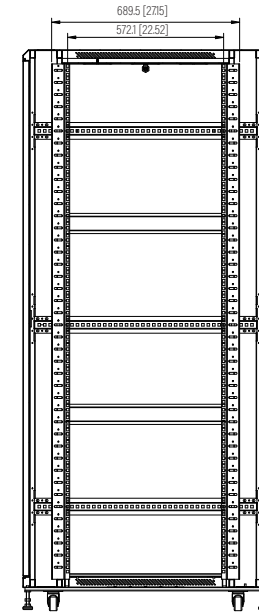

Bottom View

Section View

Rear View

Side View

Front View

Factory Default Mounting Depth

Maximum Mounting Depth

Top View

**SPECIFICATIONS**

<b>Model</b>	<b>S-BIN-42U</b>			
<b>Size</b>	42U			
<b>Width</b>	600mm / 23.62"	<b>Factory Default Mounting Depth</b>	682mm / 26.85"	
<b>Depth</b>	900mm / 35.43"	<b>Maximum Mounting Depth</b>	802mm / 31.57"	
<b>Height</b>	2056.76 mm / 80.97"	<b>Volume (CBM)</b>	1.111	
<b>Loading Capacity</b>	800kg / 1763lbs			

Dimension: mm [inches]

**S-BIN-42U**

SHEET 1 of 1