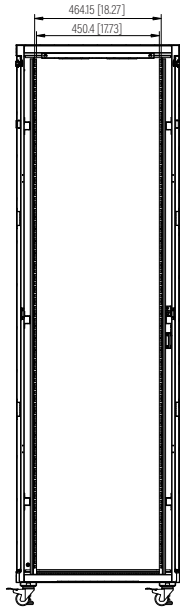

Bottom View

Section View

Rear View

Side View

Front View

Factory Default Mounting Depth

Maximum Mounting Depth

Top View

**SPECIFICATIONS**

<b>Model</b>	<b>S-BIN-42U</b>			
<b>Size</b>	42U			
<b>Width</b>	600mm / 23.62"	<b>Factory Default Mounting Depth</b>	682mm / 26.85"	
<b>Depth</b>	900mm / 35.43"	<b>Maximum Mounting Depth</b>	802mm / 31.57"	
<b>Height</b>	2056.76 mm / 80.97"	<b>Volume (CBM)</b>	1.111	
<b>Loading Capacity</b>	800kg / 1763lbs			

Dimension: mm [inches]

**S-BIN-42U**

SHEET 1 of 1