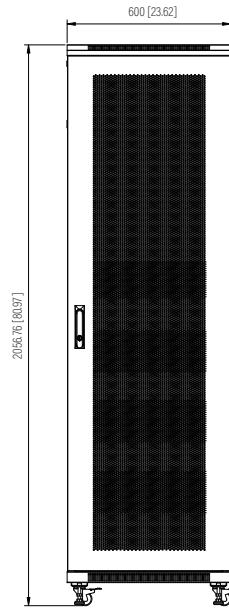

Bottom View

Section View

Rear View

Side View

Front View

Factory Default Mounting Depth

Maximum Mounting Depth

Top View

**SPECIFICATIONS**

<b>Model</b>	<b>S-BIN-42U</b>			
<b>Size</b>	42U			
<b>Width</b>	600mm / 23.62"	<b>Factory Default Mounting Depth</b>	682mm / 26.85"	
<b>Depth</b>	900mm / 35.43"	<b>Maximum Mounting Depth</b>	802mm / 31.57"	
<b>Height</b>	2056.76 mm / 80.97"	<b>Volume (CBM)</b>	1.111	
<b>Loading Capacity</b>	800kg / 1763lbs			

Dimension: mm [inches]

**S-BIN-42U**

SHEET 1 of 1