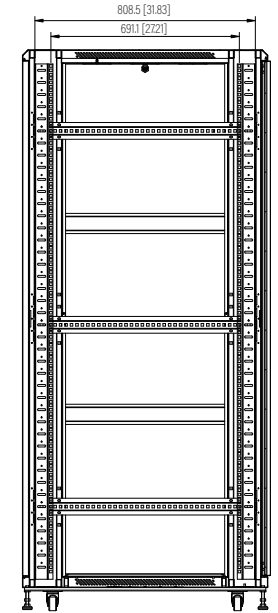

Bottom View

Section View

Rear View

Side View

Front View

Factory Default Mounting Depth

Maximum Mounting Depth

Top View

**SPECIFICATIONS**

<b>Model</b>	<b>S-BIN-42U</b>			
<b>Size</b>	42U			
<b>Width</b>	600mm / 23.62"	<b>Factory Default Mounting Depth</b>	682mm / 26.85"	
<b>Depth</b>	900mm / 35.43"	<b>Maximum Mounting Depth</b>	802mm / 31.57"	
<b>Height</b>	2056.76 mm / 80.97"	<b>Volume (CBM)</b>	1.111	
<b>Loading Capacity</b>	800kg / 1763lbs			

Dimension: mm [inches]

**S-BIN-42U**

SHEET 1 of 1