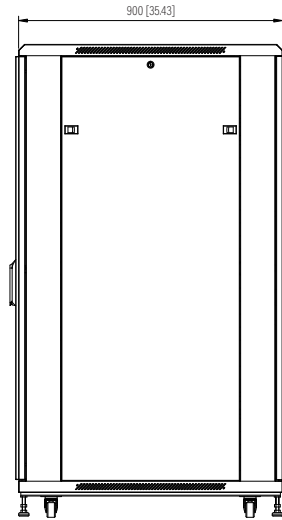

Bottom View

Section View

Rear View

Side View

Front View

Factory Default Mounting Depth

Maximum Mounting Depth

Top View

**SPECIFICATIONS**

<b>Model</b>	<b>S-BIN-32U</b>			
<b>Size</b>	32U			
<b>Width</b>	600mm / 23.62"	<b>Factory Default Mounting Depth</b>	682mm / 26.85"	
<b>Depth</b>	900mm / 35.43"	<b>Maximum Mounting Depth</b>	802mm / 31.57"	
<b>Height</b>	1612.26 mm / 63.47"	<b>Volume (CBM)</b>	0.871	
<b>Loading Capacity</b>	800kg / 1763lbs			

Dimension: mm [inches]

**S-BIN-32U**

SHEET 1 of 1