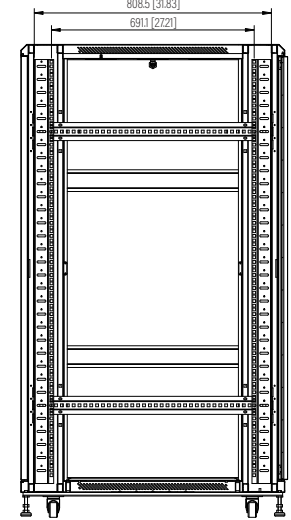

Bottom View

Section View

Rear View

Side View

Front View

Factory Default Mounting Depth

Maximum Mounting Depth

Top View

**SPECIFICATIONS**

<b>Model</b>	<b>S-BIN-32U</b>			
<b>Size</b>	32U			
<b>Width</b>	600mm / 23.62"	<b>Factory Default Mounting Depth</b>	682mm / 26.85"	
<b>Depth</b>	900mm / 35.43"	<b>Maximum Mounting Depth</b>	802mm / 31.57"	
<b>Height</b>	1612.26 mm / 63.47"	<b>Volume (CBM)</b>	0.871	
<b>Loading Capacity</b>	800kg / 1763lbs			

Dimension: mm [inches]

**S-BIN-32U**

SHEET 1 of 1