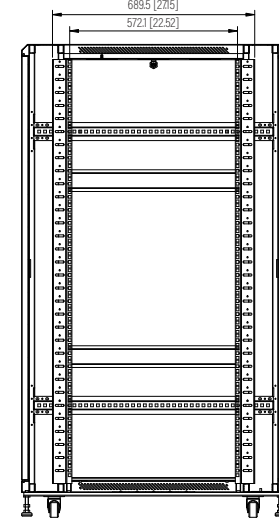

Bottom View

Section View

Rear View

Side View

Front View

Factory Default Mounting Depth

Maximum Mounting Depth

Top View

**SPECIFICATIONS**

<b>Model</b>	<b>S-BIN-32U</b>			
<b>Size</b>	32U			
<b>Width</b>	600mm / 23.62"	<b>Factory Default Mounting Depth</b>	682mm / 26.85"	
<b>Depth</b>	900mm / 35.43"	<b>Maximum Mounting Depth</b>	802mm / 31.57"	
<b>Height</b>	1612.26 mm / 63.47"	<b>Volume (CBM)</b>	0.871	
<b>Loading Capacity</b>	800kg / 1763lbs			

Dimension: mm [inches]

**S-BIN-32U**

SHEET 1 of 1