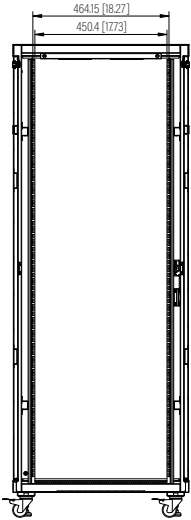

Bottom View

Section View

Rear View

Side View

Front View

Factory Default Mounting Depth

Maximum Mounting Depth

Top View

**SPECIFICATIONS**

<b>Model</b>	<b>S-BIN-32U</b>			
<b>Size</b>	32U			
<b>Width</b>	600mm / 23.62"	<b>Factory Default Mounting Depth</b>	682mm / 26.85"	
<b>Depth</b>	900mm / 35.43"	<b>Maximum Mounting Depth</b>	802mm / 31.57"	
<b>Height</b>	1612.26 mm / 63.47"	<b>Volume (CBM)</b>	0.871	
<b>Loading Capacity</b>	800kg / 1763lbs			

Dimension: mm [inches]

**S-BIN-32U**

SHEET 1 of 1