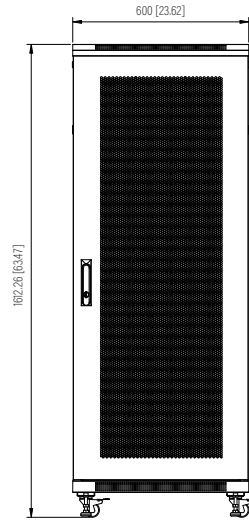

Bottom View

Section View

Rear View

Side View

Front View

Factory Default Mounting Depth

Maximum Mounting Depth

Top View

**SPECIFICATIONS**

<b>Model</b>	<b>S-BIN-32U</b>			
<b>Size</b>	32U			
<b>Width</b>	600mm / 23.62"	<b>Factory Default Mounting Depth</b>	682mm / 26.85"	
<b>Depth</b>	900mm / 35.43"	<b>Maximum Mounting Depth</b>	802mm / 31.57"	
<b>Height</b>	1612.26 mm / 63.47"	<b>Volume (CBM)</b>	0.871	
<b>Loading Capacity</b>	800kg / 1763lbs			

Dimension: mm [inches]

**S-BIN-32U**

SHEET 1 of 1