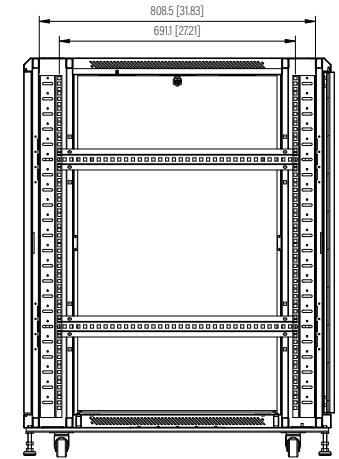

Bottom View

Section View

Rear View

Side View

Front View

Factory Default Mounting Depth

Maximum Mounting Depth

Top View

Dimension: mm [inches]

SPECIFICATIONS

Model	S-BIN-22U			
Size	22U			
Width	600mm / 23.62"	Factory Default Mounting Depth	682mm / 26.85"	
Depth	900mm / 35.43"	Maximum Mounting Depth	802mm / 31.57"	
Height	1167.76 mm / 45.97"	Volume (CBM)	0.631	
Loading Capacity	800kg / 1763lbs			

S-BIN-22U

SHEET 1 of 1