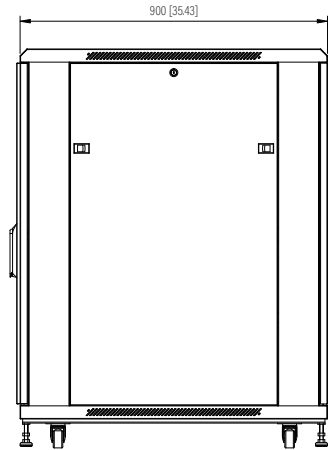

Bottom View

Section View

Rear View

Side View

Front View

Factory Default Mounting Depth

Maximum Mounting Depth

Top View

Dimension: mm [inches]

SPECIFICATIONS

Model	S-BIN-22U			
Size	22U			
Width	600mm / 23.62"	Factory Default Mounting Depth	682mm / 26.85"	
Depth	900mm / 35.43"	Maximum Mounting Depth	802mm / 31.57"	
Height	1167.76 mm / 45.97"	Volume (CBM)	0.631	
Loading Capacity	800kg / 1763lbs			