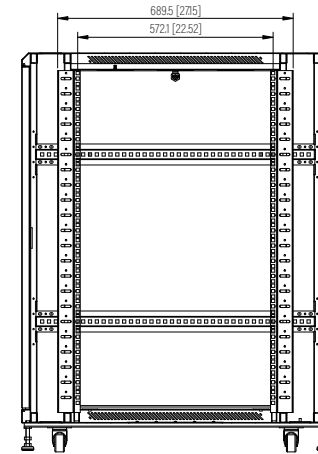

Bottom View

Section View

Rear View

Side View

Front View

Factory Default Mounting Depth

Maximum Mounting Depth

Top View

Dimension: mm [inches]

SPECIFICATIONS

Model	S-BIN-22U			
Size	22U			
Width	600mm / 23.62"	Factory Default Mounting Depth	682mm / 26.85"	
Depth	900mm / 35.43"	Maximum Mounting Depth	802mm / 31.57"	
Height	1167.76 mm / 45.97"	Volume (CBM)	0.631	
Loading Capacity	800kg / 1763lbs			