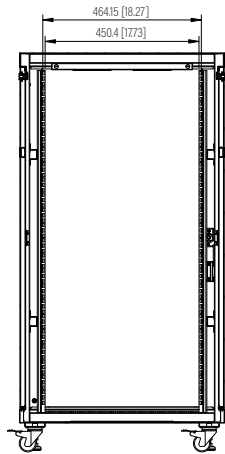

Bottom View

Section View

Rear View

Side View

Front View

Factory Default Mounting Depth

Maximum Mounting Depth

Top View

Dimension: mm [inches]

SPECIFICATIONS

Model	S-BIN-22U			
Size	22U			
Width	600mm / 23.62"	Factory Default Mounting Depth	682mm / 26.85"	
Depth	900mm / 35.43"	Maximum Mounting Depth	802mm / 31.57"	
Height	1167.76 mm / 45.97"	Volume (CBM)	0.631	
Loading Capacity	800kg / 1763lbs			