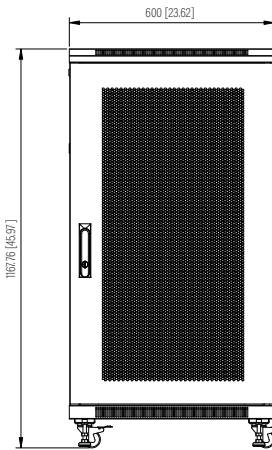

Bottom View

Section View

Rear View

Side View

Front View

Factory Default Mounting Depth

Maximum Mounting Depth

Top View

Dimension: mm [inches]

SPECIFICATIONS

Model	S-BIN-22U			
Size	22U			
Width	600mm / 23.62"	Factory Default Mounting Depth	682mm / 26.85"	
Depth	900mm / 35.43"	Maximum Mounting Depth	802mm / 31.57"	
Height	1167.76 mm / 45.97"	Volume (CBM)	0.631	
Loading Capacity	800kg / 1763lbs			