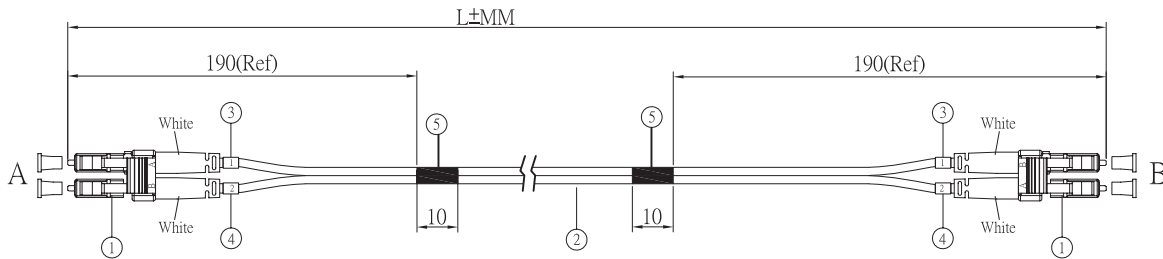

LC-LC MM DUPLEX 50/125 OM4+ LASER OPTIMIZED CABLE

SKUS	LC-LC503V	(3')	LC-LC550V	(50')
	LC-LC506V	(6')	LC-LC575V	(75')
	LC-LC510V	(10')	LC-LC5100V	(100')
	LC-LC515V	(15')	LC-LC5150V	(150')
	LC-LC525V	(25')	LC-LC5200V	(200')
	LC-LC533V	(33')		

FEATURES

- Laser Optimized OM4+ LCLC Multi-Mode Duplex Cable 50/125µm
- Use for transmitting gigabit data signals for telecommunications, such as local area networks or fiber to home applications
- Has low insertion loss, low back reflection loss, and isn't subjected to electromagnetic effects such as cross-talk or external interference
- Contains two fibers, supporting the flow of data in two directions
- Made with high quality Corning glass fiber core for durability and lower attenuation
- Snap-in Lucent Connectors (LC) fit within smaller spaces than SC connectors, and are commonly used for situations with packed connectors or with GBICs
- Premium grade ceramic ferrules with polished contacts to ensure optimal performance

MATERIALS

(1) CONN A/B	LC duplex conn/UPC
(2) CABLE	Coring optical fiber cable 50/125 OM4 MM OFNR (UL) MM/YY XXXXXM, Erike violet
(3) MARKER RING 1	L=3.7mm, Colour: White, Print 1, Text colour: Black
(4) MARKER RING 2	L=3.7mm, Colour: White, Print 2, Text colour: Black
(5) H.S. TUBE	Heat shrinking tube, Black, ID=3mm, L=10mm

LENGTH TABLE

3FT	914±20mm	50FT	15240±100mm
6FT	1824±30mm	75FT	22860±200mm
10FT	3048±50mm	100FT	30480±200mm
15FT	4572±50mm	150FT	45720±200mm
25FT	7620±50mm	200FT	60960±250mm
33FT	10032±100mm		

SPECIFICATIONS