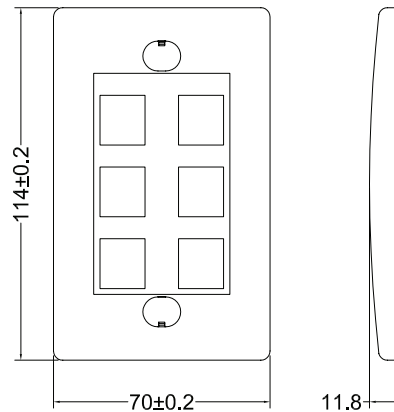

6-PORT PLASTIC KEYSTONE WALL PLATE - WHITE

SKUS SJ-706

FEATURES

- 1-Gang, 6-Port White Decora Style Wall Plate
144 x 11.8 x 70mm
- Create a connection point for accessing in-wall cabling, with a professional finish
- Use in conjunction with low voltage wall bracket or junction box
- Snap-in design: add or remove keystone inserts with ease
- Compatible with a variety of standard sized keystone modules, including audio, Ethernet, USB, and fiber keystone jacks

AVAILABLE COLOURS 

SIZE (WxDxH) 114 x 11.8 x 70 mm

MATERIALS

| | |
|-------------------|---------------|
| PLATE | ABS, UL-94V-0 |
| DUST CAP | ABS, UL-94V-0 |
| SCREW TYPE | #6, L25mm |

SPECIFICATIONS

| | |
|-------------------------------------|-------------------------------|
| UL APPROVED ROHS COMPLIANT | |
| TOLERANCE | X ± 1 .X ± 0.2 .XX ± 0.15 |
| OPERATION TEMPERATURE | -40 – +70 Degrees Celsius |