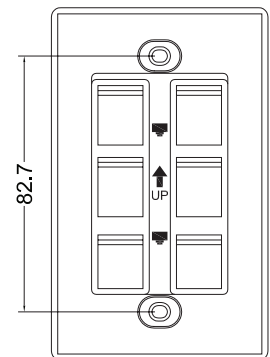

6-PORT PLASTIC KEYSTONE WALL PLATE - WHITE

SKUS SJ-706

FEATURES

- 1-Gang, 6-Port White Decora Style Wall Plate
144 x 11.8 x 70mm
- Create a connection point for accessing in-wall cabling, with a professional finish
- Use in conjunction with low voltage wall bracket or junction box
- Snap-in design: add or remove keystone inserts with ease
- Compatible with a variety of standard sized keystone modules, including audio, Ethernet, USB, and fiber keystone jacks

AVAILABLE COLOURS 

SIZE (WxDxH) 114 x 11.8 x 70 mm

MATERIALS

| | |
|-------------------|---------------|
| PLATE | ABS, UL-94V-0 |
| DUST CAP | ABS, UL-94V-0 |
| SCREW TYPE | #6, L25mm |

SPECIFICATIONS

| | |
|-------------------------------------|-------------------------------|
| UL APPROVED ROHS COMPLIANT | |
| TOLERANCE | X ± 1 .X ± 0.2 .XX ± 0.15 |
| OPERATION TEMPERATURE | -40 – +70 Degrees Celsius |