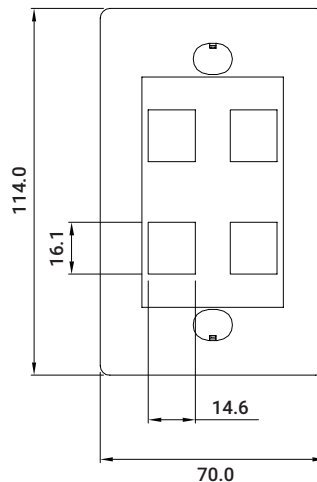

© PC Cable World. All rights reserved.

PC Cable World product specifications are subject to change without notice, but are accurate at the time of printing. Please contact a sales representative for current specs. Please note that all physical specifications are nominal.

www.pccableworld.com