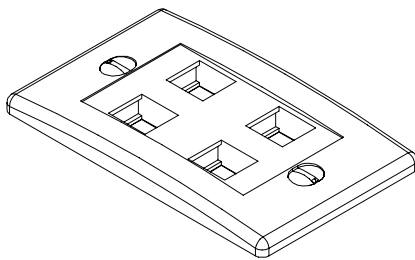

© PC Cable World. All rights reserved.

PC Cable World product specifications are subject to change without notice, but are accurate at the time of printing. Please contact a sales representative for current specs. Please note that all physical specifications are nominal.

www.pccableworld.com