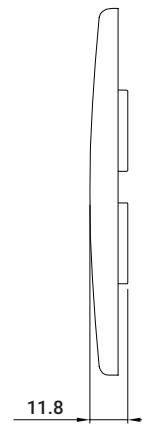

© PC Cable World. All rights reserved.

PC Cable World product specifications are subject to change without notice, but are accurate at the time of printing. Please contact a sales representative for current specs. Please note that all physical specifications are nominal.

www.pccableworld.com