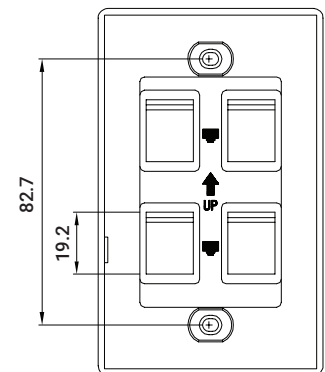

## FEATURES

- 1-Gang, 4-Port White Decora Style Wall Plate  
144 x 11.8 x 70mm
- Create a connection point for accessing in-wall cabling, with a professional finish
- Use in conjunction with low voltage wall bracket or junction box
- Snap-in design: add or remove keystone inserts with ease
- Compatible with a variety of standard sized keystone modules, including audio, Ethernet, USB, and fiber keystone jacks
- Mount flush to wall with provided screws

## AVAILABLE COLOURS

**SIZE (WxDxH)** 114 x 11.8 x 70 mm

## SPECIFICATIONS

<b>UL APPROVED   ROHS COMPLIANT</b>	
<b>TOLERANCE</b>	X ± 1   .X ± 0.2   .XX ± 0.15
<b>OPERATION TEMPERATURE</b>	-40 – +70 Degrees Celsius

© PC Cable World. All rights reserved.

PC Cable World product specifications are subject to change without notice, but are accurate at the time of printing. Please contact a sales representative for current specs. Please note that all physical specifications are nominal.