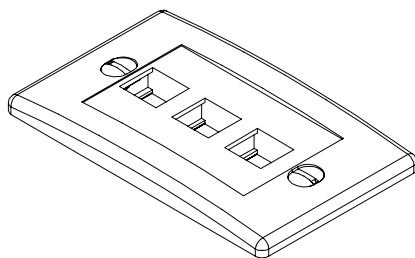

© PC Cable World. All rights reserved.

PC Cable World product specifications are subject to change without notice, but are accurate at the time of printing. Please contact a sales representative for current specs. Please note that all physical specifications are nominal.

www.pccableworld.com