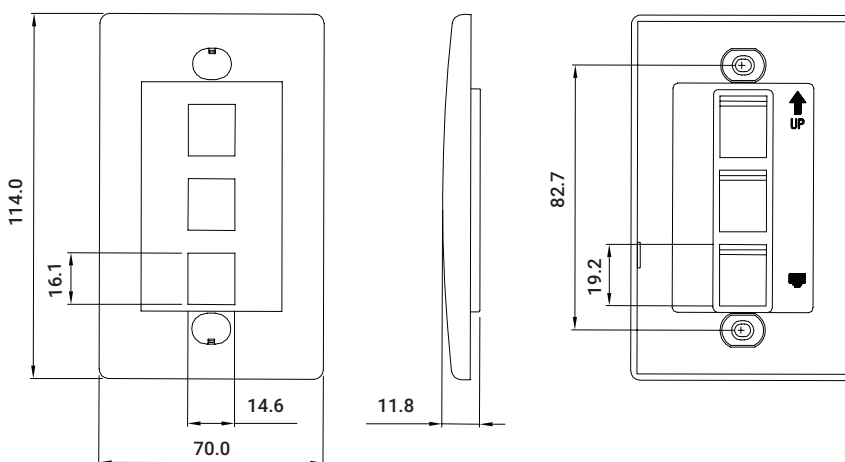

## FEATURES

- 1-Gang, 3-Port White Decora Style Wall Plate  
144 x 11.8 x 70mm
- Create a connection point for accessing in-wall cabling, with a professional finish
- Use in conjunction with low voltage wall bracket or junction box
- Snap-in design: add or remove keystone inserts with ease
- Compatible with a variety of standard sized keystone modules, including audio, Ethernet, USB, and fiber keystone jacks
- Mount flush to wall with provided screws

## AVAILABLE COLOURS

**SIZE (WxDxH)** 114 x 11.8 x 70 mm

## SPECIFICATIONS

<b>UL APPROVED   ROHS COMPLIANT</b>	
<b>TOLERANCE</b>	X ± 1   .X ± 0.2   .XX ± 0.15
<b>OPERATION TEMPERATURE</b>	-40 – +70 Degrees Celsius

© PC Cable World. All rights reserved.

PC Cable World product specifications are subject to change without notice, but are accurate at the time of printing. Please contact a sales representative for current specs. Please note that all physical specifications are nominal.