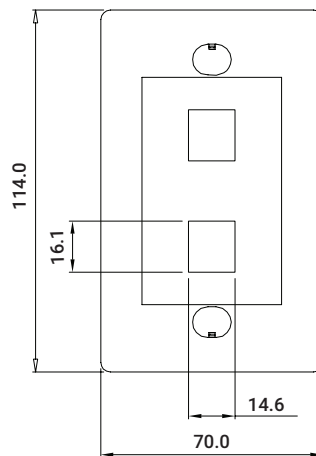

## FEATURES

- 1-Gang, 2-Port White Decora Style Wall Plate  
144 x 11.8 x 70mm
- Create a connection point for accessing in-wall cabling, with a professional finish
- Use in conjunction with low voltage wall bracket or junction box
- Snap-in design: add or remove keystone inserts with ease
- Compatible with a variety of standard sized keystone modules, including audio, Ethernet, USB, and fiber keystone jacks
- Mount flush to wall with provided screws

**AVAILABLE COLOURS** 

**SIZE (WxDxH)** 114 x 11.8 x 70 mm

## SPECIFICATIONS

<b>UL APPROVED   ROHS COMPLIANT</b>	
<b>TOLERANCE</b>	X ± 1   .X ± 0.2   .XX ± 0.15
<b>OPERATION TEMPERATURE</b>	-40 – +70 Degrees Celsius

© PC Cable World. All rights reserved.

PC Cable World product specifications are subject to change without notice, but are accurate at the time of printing. Please contact a sales representative for current specs. Please note that all physical specifications are nominal.