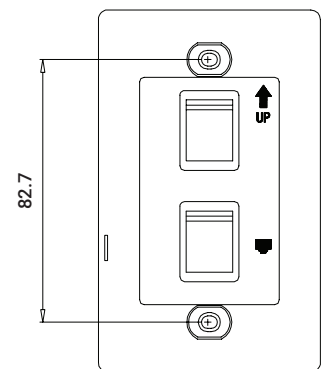

© PC Cable World. All rights reserved.

PC Cable World product specifications are subject to change without notice, but are accurate at the time of printing. Please contact a sales representative for current specs. Please note that all physical specifications are nominal.

www.pccableworld.com