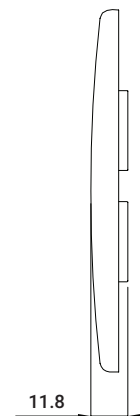

© PC Cable World. All rights reserved.

PC Cable World product specifications are subject to change without notice, but are accurate at the time of printing. Please contact a sales representative for current specs. Please note that all physical specifications are nominal.

www.pccableworld.com