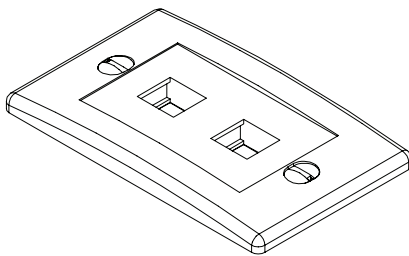

© PC Cable World. All rights reserved.

PC Cable World product specifications are subject to change without notice, but are accurate at the time of printing. Please contact a sales representative for current specs. Please note that all physical specifications are nominal.

www.pccableworld.com