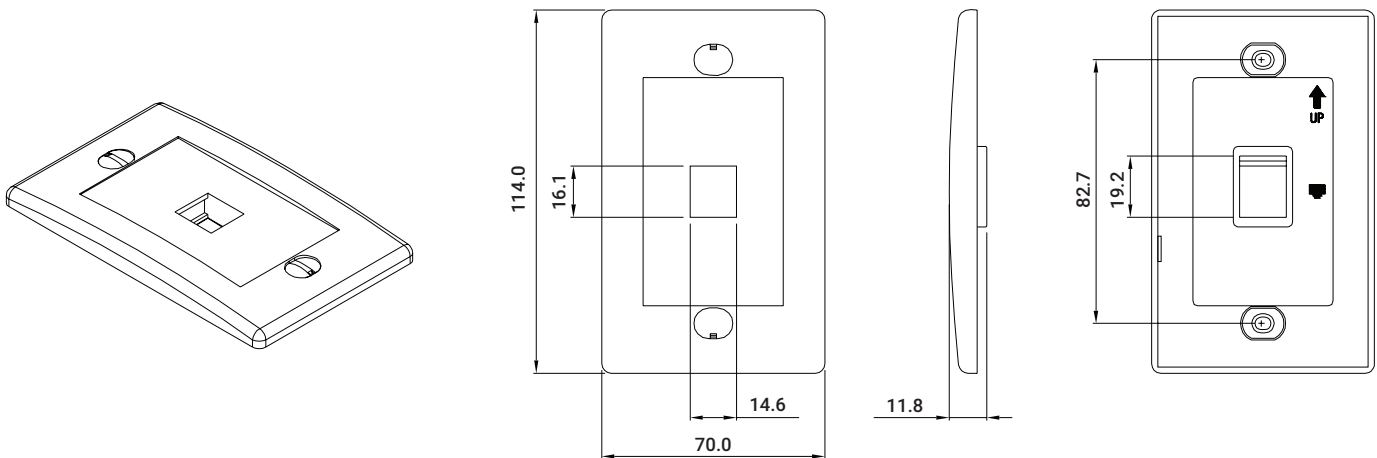

1-PORT PLASTIC KEYSTONE WALL PLATE - WHITE

SKUS SJ-701

FEATURES

- 1-Gang, 1-Port White Decora Style Wall Plate
144 x 11.8 x 70mm
- Create a connection point for accessing in-wall cabling, with a professional finish
- Use in conjunction with low voltage wall bracket or junction box
- Snap-in design: add or remove keystone inserts with ease
- Compatible with a variety of standard sized keystone modules, including audio, Ethernet, USB, and fiber keystone jacks
- Mount flush to wall with provided screws

AVAILABLE COLOURS

SIZE (WxDxH) 114 x 11.8 x 70 mm

MATERIALS

PLATE	ABS, UL-94V-0
DUST CAP	ABS, UL-94V-0
SCREW TYPE	#6, L25mm

SPECIFICATIONS

UL APPROVED ROHS COMPLIANT	
TOLERANCE	X ± 1 .X ± 0.2 .XX ± 0.15
OPERATION TEMPERATURE	-40 – +70 Degrees Celsius