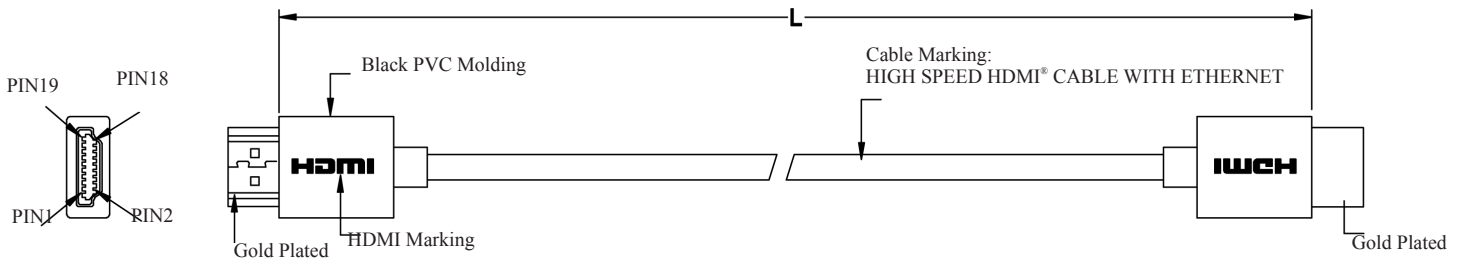

SLIM HIGH SPEED HDMI M/M CABLE WITH ETHERNET 4K 60HZ

SKUS	VC-558AA	(1')
	VC-558S	(3')
	VC-558G	(6')
	VC-558E	(15')

FEATURES

- Ultra-Slim HDMI 1.4 Type A Aluminum Braided High Speed with Ethernet Cable
- Slim profile design allows for use in applications that involve tight spaces, or require bending of the HDMI cable
- Supports resolutions up to 4K / 60Hz 4:4:4 format
- Gold-plated contacts provide full conductivity with minimal data loss
- Supports HDR
- Diameter of cables range between 4.5mm to 6.00mm (36 - 30 AWG) depending on cable length

AVAILABLE COLOUR

MATERIALS

(1)	HDMI A Male - Gold Plated
(2)	HDMI Connector Marking - White
(3)	Outer Mold - Black PVC Molding

© PC Cable World. All rights reserved.

PC Cable World product specifications are subject to change without notice, but are accurate at the time of printing. Please contact a sales representative for current specs. Please note that all physical specifications are nominal.