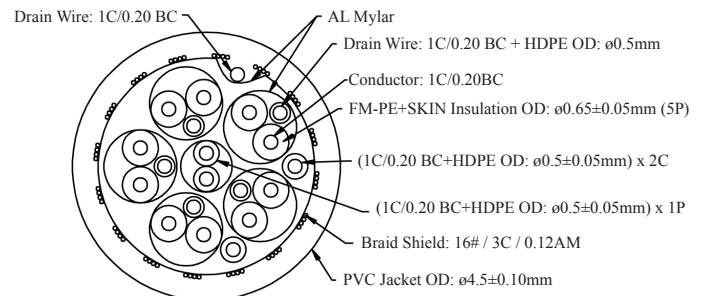

SLIM HIGH SPEED HDMI M/M CABLE WITH ETHERNET 4K 60HZ

SKUS	VC-558AA	(1')
	VC-558S	(3')
	VC-558G	(6')
	VC-558E	(15')

FEATURES

- Ultra-Slim HDMI 1.4 Type A Aluminum Braided High Speed with Ethernet Cable
- Slim profile design allows for use in applications that involve tight spaces, or require bending of the HDMI cable
- Supports resolutions up to 4K / 60Hz 4:4:4 format
- Gold-plated contacts provide full conductivity with minimal data loss
- Supports HDR
- Diameter of cables range between 4.5mm to 6.00mm (36 - 30 AWG) depending on cable length

AVAILABLE COLOUR

MATERIALS

(1)	HDMI A Male - Gold Plated
(2)	HDMI Connector Marking - White
(3)	Outer Mold - Black PVC Molding

© PC Cable World. All rights reserved.

PC Cable World product specifications are subject to change without notice, but are accurate at the time of printing. Please contact a sales representative for current specs. Please note that all physical specifications are nominal.