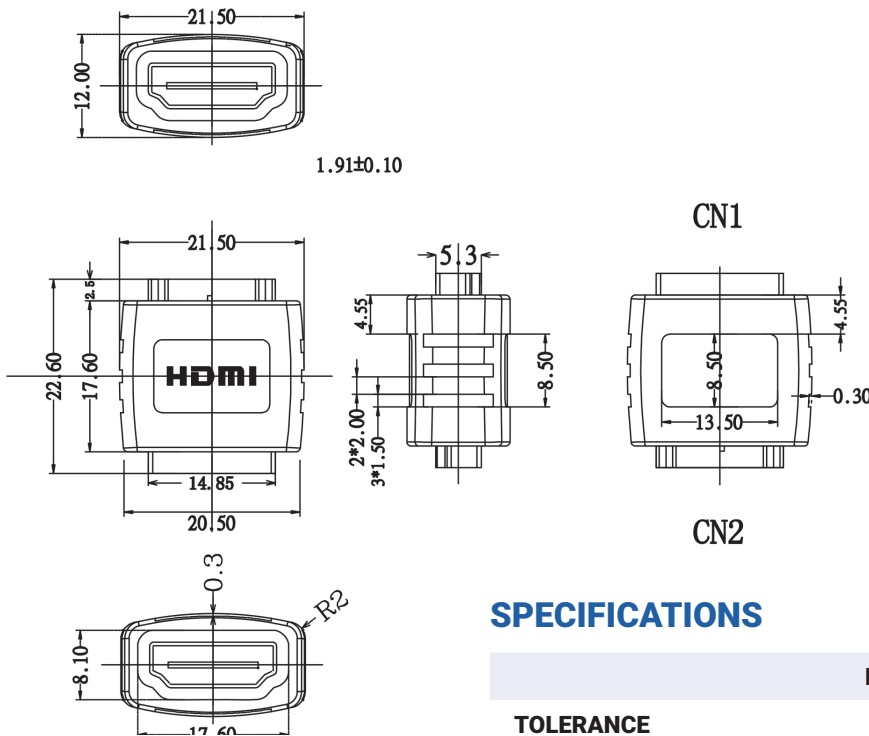

## FEATURES

- HDMI Type A Female to Female Coupler 28AWG
- Use to connect two HDMI cables, enabling extension
- Gold-plated 15u 19-pin connectors provide superior transmission, high reliability and durability
- All relevant materials are complied with RoHS directive

**AVAILABLE COLOUR**

**PIN OUT**

		PIN OUT			
		CN1	CN2	CN1	CN2
1	-----	1	11	-----	11
2	-----	2	12	-----	12
3	-----	3	13	-----	13
4	-----	4	14	-----	14
5	-----	5	15	-----	15
6	-----	6	16	-----	16
7	-----	7	17	-----	17
8	-----	8	18	-----	18
9	-----	9	19	-----	19
10	-----	10	G	-----	G

## SPECIFICATIONS

ROHS COMPLIANT	
<b>TOLERANCE</b>	X. ± .20   .X ± .15   .XX ± .05   .XXX ± .005
<b>CONTACT CURRENT RATING</b>	0.5A (min.)
<b>CONTACT RESISTANCE</b>	20m ohms (max.)
<b>INSULATION RESISTANCE</b>	10M ohms (min.)
<b>DIELECTRIC WITHSTANDING VOLTAGE</b>	500V AC for 1 min.
<b>INSERTION FORCE</b>	4.50Kgf (max.)
<b>EXTRACTION FORCE</b>	1.0 - 4.0Kgf.