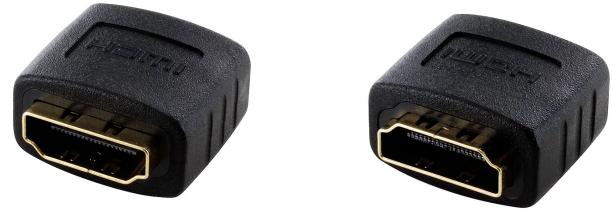

# HDMI FEMALE TO FEMALE COUPLER

**SKUS** VA-HFHF

## FEATURES

- HDMI Type A Female to Female Coupler 28AWG
- Use to connect two HDMI cables, enabling extension
- Gold-plated 15u 19-pin connectors provide superior transmission, high reliability and durability
- All relevant materials are complied with RoHS directive

**AVAILABLE COLOUR**

**PIN OUT**

		PIN OUT			
		CN1	CN2	CN1	CN2
1	-----	1	11	-----	11
2	-----	2	12	-----	12
3	-----	3	13	-----	13
4	-----	4	14	-----	14
5	-----	5	15	-----	15
6	-----	6	16	-----	16
7	-----	7	17	-----	17
8	-----	8	18	-----	18
9	-----	9	19	-----	19
10	-----	10	G	-----	G