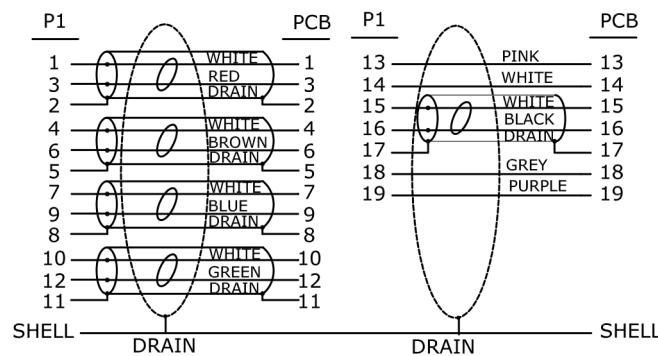

SPECIFICATIONS

ROHS COMPLIANT | 100% OPEN & SHORT & MIS WIRE TEST

TOLERANCE	.X ± .30 .XX ± .10 .XXX ± .05 (mm)
	.X ± .015 .XX ± .010 .XXX ± .005 (inches)
CONTACT RESISTANCE	2 ohms (max.)
INSULATION RESISTANCE	10M ohms (min.)
HI-POT TEST	DC 300V/10ms

www.pccableworld.com

HDMI MALE TO VGA FEMALE WITH AUDIO

PIN Assignment

MATERIALS

(1)	CABLE	DisplayPort UL20276[34AWG(7/0.06TC)*1P+EAM]*5C+32AWG(7/0.08TC)*5C+AEB(16/5/0.12mm 85%AL) OD: 4.5mm Colour: Black
(2)	CONNECTOR	HA-V with PCB shell gold plated (IC:AG6200)
(3)	MOUNTING SCREW	#4-40 UNC H4. 75*8.6mm nickel plated nut (H=4.8mm)
(4)	COVER	VGA F ABS shell Colour: Black
(5)	OUTER MOLDING	45P PVC Colour: Black
(6)	INNER MOLDING	Transparent PE
(7)	CONNECTOR	HDMI A/M 19P black insulation shell gold plated
(8)	COVER	HDMI A/M ABS shell Colour: Black