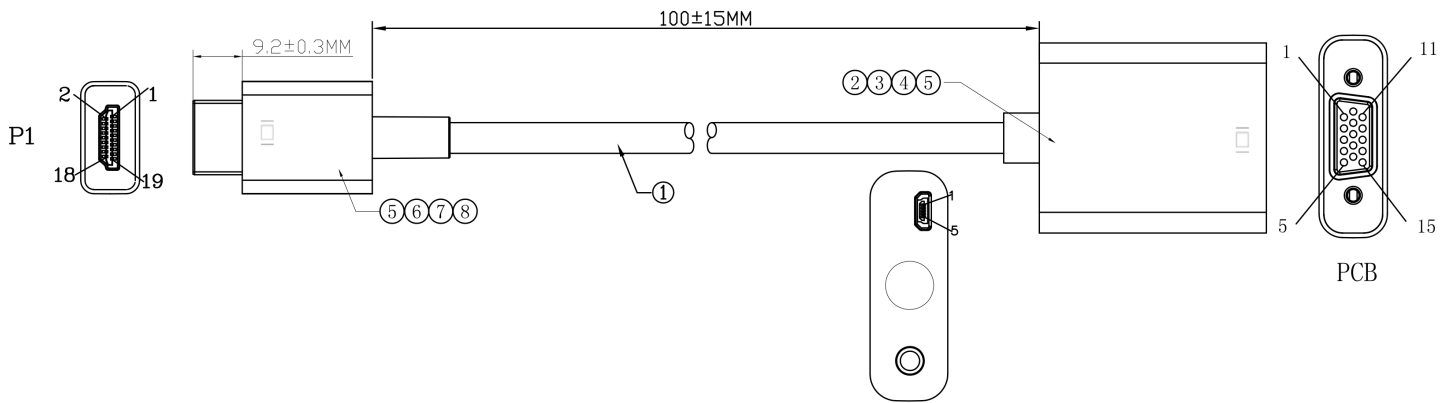

HDMI MALE TO VGA FEMALE WITH AUDIO

SKUS VA-HMVF

AVAILABLE COLOUR

FEATURES

- HDMI Type A Male to VGA Female, with a USB Micro-B Power Port and 3.5mm Female Audio Port
- Use to convert an HDMI input signal for use with VGA enabled displays and projectors with stereo audio
- Features a data transfer rate of up to 6.75Gbps and provides output with resolutions up to 1080p and UXGA (1600x1200).
- Converts digital HDMI to analog signal using a 10-bit DAC with audio being de-embedded from the HDMI signal
- Input and output signals are synchronized when converting HDMI signals into VGA
- Include if only space:
- Gold-plated connectors provide superior transmission, high reliability and durability

SPECIFICATIONS

ROHS COMPLIANT | 100% OPEN & SHORT & MIS WIRE TEST

TOLERANCE	.X ± .30 .XX ± .10 .XXX ± .05 (mm)
	.X ± .015 .XX ± .010 .XXX ± .005 (inches)
CONTACT RESISTANCE	2 ohms (max.)
INSULATION RESISTANCE	10M ohms (min.)
HI-POT TEST	DC 300V/10ms

www.pccableworld.com

HDMI MALE TO VGA FEMALE WITH AUDIO

PIN Assignment

MATERIALS

(1)	CABLE	DisplayPort UL20276[34AWG(7/0.06TC)*1P+EAM]*5C+32AWG(7/0.08TC)*5C+AEB(16/5/0.12mm 85%AL) OD: 4.5mm Colour: Black
(2)	CONNECTOR	HA-V with PCB shell gold plated (IC:AG6200)
(3)	MOUNTING SCREW	#4-40 UNC H4. 75*8.6mm nickel plated nut (H=4.8mm)
(4)	COVER	VGA F ABS shell Colour: Black
(5)	OUTER MOLDING	45P PVC Colour: Black
(6)	INNER MOLDING	Transparent PE
(7)	CONNECTOR	HDMI A/M 19P black insulation shell gold plated
(8)	COVER	HDMI A/M ABS shell Colour: Black