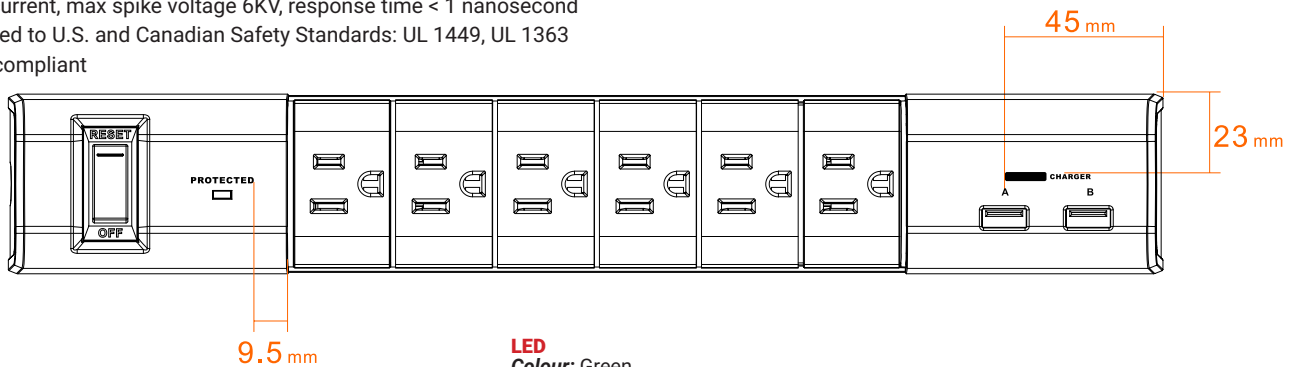

POWER BAR 6 OUTLET 6' 360 PLUG 1080J SURGE/EMI/RFI + 2 USB CHARGING PORTS

SKUS MC-R06U

FEATURES

- Surge Strip Rotating Power, 6 Outlet, 6' 360 Plug, 1080J SURGE/EMI/RFI +USB
- Use to plug multiple electrical devices into a single AC wall socket
- 6 grounded 180 degree rotating outlets with 3-line (X3 MOV) surge protection
- Integrated high-frequency capacitor and choke coils reduce AC line noise interference
- Safely shuts down to prevent fires in the case of extended over-voltage or when surge protection expires
- 2 always on USB charger ports 2.4A
- Fire resistant
- Green LED indicates functional surge protection
- Mounting slots on back of unit
- Tech specs; Plug type NEMA 5-15P, Outlet type NEMA 5-15R, Cord length 6', Electrical rating 15A, 120V, 60Hz, 1800 Watts, L-N, L-G, N-G 3-line surge protection, 1800 joule surge energy rating, EMI/RFI noise filters 150KHz~100MHz attenuation up to 40 dB, 72,000 amps max spike current, max spike voltage 6KV, response time < 1 nanosecond
- UL Listed to U.S. and Canadian Safety Standards: UL 1449, UL 1363
- RoHS compliant

SPECIFICATIONS

ROHS COMPLIANT | UL, CUL LISTED

POWER CORD
Colour: Black
Finish: Glossy

SWITCH
Colour: Grey

TOP COVER & BOTTOM COVER
Colour: PANTONE Black C
Finish: Sparkerusion 5.2

LED
Colour: Green

ROTATING OUTLET
Colour: PANTONE 425C
Finish: Sparkerusion 5.2