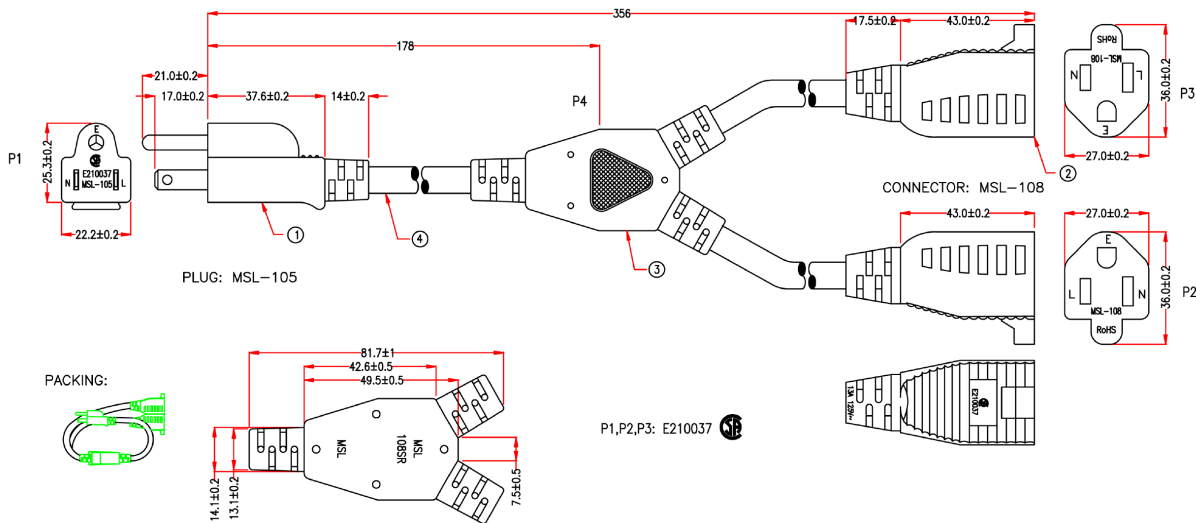

14 INCH POWER EXTENSION SPLITTER CABLE NEMA 5-15P TO 2 X 5-15R

SKUS MC-304A

FEATURES

- 14" Power Extension Splitter Cable NEMA 5-15P To 2 X 5-15R
- Use to split one NEMA 5-15R outlet into two
- Y cable allows for maneuverability around tight spaces
- Eliminates extra bulky cords and reduces clutter
- Heavy duty 16 AWG power cord, fully molded for durability
- Technical specifications; SJT- 3/C, 16 AWG, FT2, CSA
- UL, cUL listed and CSA approved
- RoHS compliant

MATERIALS

(1)	Molded PVC 35P, Colour: Black
	Bracket: YS-002
(2)	Terminal: 98661BS-1
	Terminal: 4.75mm, 321203
(3)	Molded PVC 45P, Colour: Black
	Bracket: YS-016
(4)	Terminal: 98575BS-0
	Terminal: 98752BS-0
(5)	Molded PVC 35P, Colour: Black
	Bracket: YS-021
(6)	Terminal: 96146BS-0
	Terminal: 96146BS-0
(7)	UL SJT 16AWG*3C OD 8.5mm, Jacket Black

	P1	P2	P3
BLACK	L	L	L
WHITE	N	N	N
GREEN	E	E	E

SPECIFICATIONS

ROHS COMPLIANT | UL, CUL LISTED | CSA APPROVED

TOLERANCE X ± 0.5 | .X ± 0.3 | .XX ± 0.1

CABLE LENGTH Under 6FT: ±25mm
UNLESS OTHERWISE Another: ±50mm
SPEC. TOLERANCE