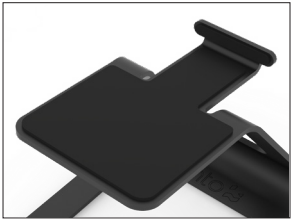

TECHNICAL ILLUSTRATIONS

REDUCED RESONANCE. STELLAR SOUND QUALITY

The SE2's cantilevered design and 1.5mm silicone speaker dampening absorbs resonance from the speaker cabinet to produce a clean, distortion-free sound.