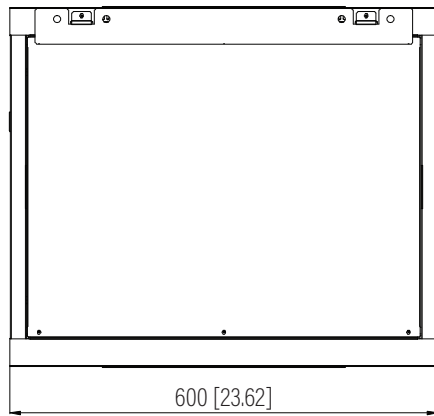

Top View

Bottom View

Rear View

Front View

Side View

Dimension: mm [inches]

**SPECIFICATIONS**

<b>Model</b>	<b>F-CAB-9U</b>		
<b>Size</b>	9U		
<b>Width</b>	600mm / 23.62"	<b>Minimum Mounting Depth</b>	67mm / 2.64"
<b>Depth</b>	450mm / 17.72"	<b>Maximum Mounting Depth</b>	390mm / 15.35"
<b>Height</b>	503.85mm / 19.84"	<b>Factory Default Mounting Depth</b>	290mm / 11.42"
<b>Loading Capacity</b>	90kg / 198lbs	<b>Volume (CBM)</b>	0.136