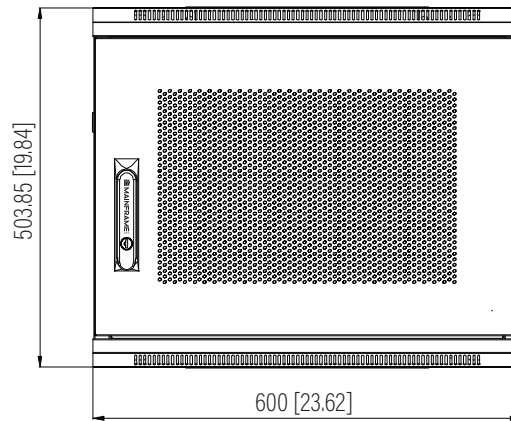

Top View

Bottom View

Rear View

Front View

Side View

Dimension: mm [inches]

**SPECIFICATIONS**

<b>Model</b>	<b>F-CAB-9U</b>		
<b>Size</b>	9U		
<b>Width</b>	600mm / 23.62"	<b>Minimum Mounting Depth</b>	67mm / 2.64"
<b>Depth</b>	450mm / 17.72"	<b>Maximum Mounting Depth</b>	390mm / 15.35"
<b>Height</b>	503.85mm / 19.84"	<b>Factory Default Mounting Depth</b>	290mm / 11.42"
<b>Loading Capacity</b>	90kg / 198lbs	<b>Volume (CBM)</b>	0.136

**F-CAB-9U**