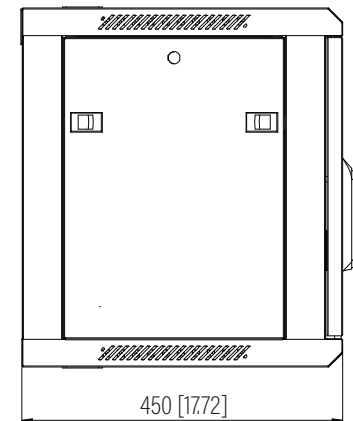

Top View

Bottom View

Rear View

Front View

Side View

Dimension: mm [inches]

**SPECIFICATIONS**

<b>Model</b>	<b>F-CAB-9U</b>		
<b>Size</b>	9U		
<b>Width</b>	600mm / 23.62"	<b>Minimum Mounting Depth</b>	67mm / 2.64"
<b>Depth</b>	450mm / 17.72"	<b>Maximum Mounting Depth</b>	390mm / 15.35"
<b>Height</b>	503.85mm / 19.84"	<b>Factory Default Mounting Depth</b>	290mm / 11.42"
<b>Loading Capacity</b>	90kg / 198lbs	<b>Volume (CBM)</b>	0.136