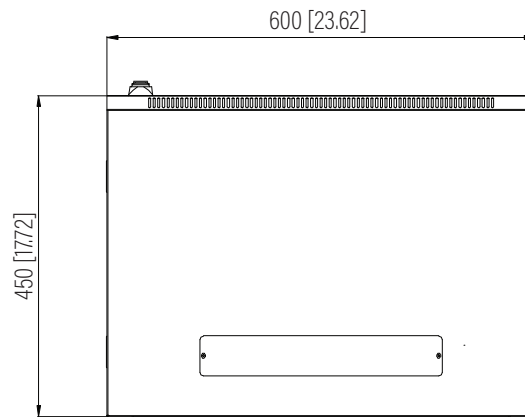

Top View

Bottom View

Rear View

Front View

Side View

Dimension: mm [inches]

**SPECIFICATIONS**

<b>Model</b>	<b>F-CAB-9U</b>		
<b>Size</b>	9U		
<b>Width</b>	600mm / 23.62"	<b>Minimum Mounting Depth</b>	67mm / 2.64"
<b>Depth</b>	450mm / 17.72"	<b>Maximum Mounting Depth</b>	390mm / 15.35"
<b>Height</b>	503.85mm / 19.84"	<b>Factory Default Mounting Depth</b>	290mm / 11.42"
<b>Loading Capacity</b>	90kg / 198lbs	<b>Volume (CBM)</b>	0.136