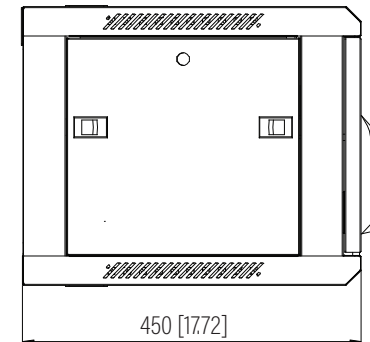

Top View

Bottom View

Rear View

Front View

Side View

Dimension: mm [inches]

SPECIFICATIONS

Model	F-CAB-6U		
Size	6U		
Width	600mm / 23.62"	Minimum Mounting Depth	67mm / 2.64"
Depth	450mm / 17.72"	Maximum Mounting Depth	390mm / 15.35"
Height	370.5mm / 14.59"	Factory Default Mounting Depth	290mm / 11.42"
Loading Capacity	90kg / 198lbs	Volume (CBM)	0.100