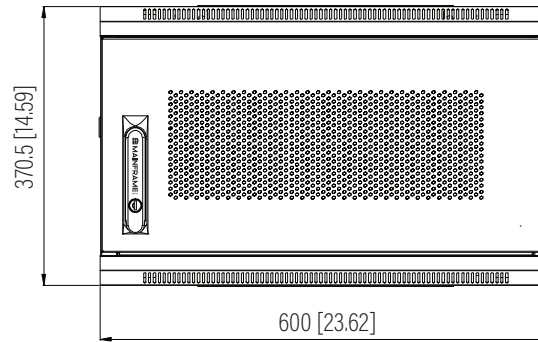

Top View

Bottom View

Rear View

Front View

Side View

Dimension: mm [inches]

SPECIFICATIONS

Model	F-CAB-6U		
Size	6U		
Width	600mm / 23.62"	Minimum Mounting Depth	67mm / 2.64"
Depth	450mm / 17.72"	Maximum Mounting Depth	390mm / 15.35"
Height	370.5mm / 14.59"	Factory Default Mounting Depth	290mm / 11.42"
Loading Capacity	90kg / 198lbs	Volume (CBM)	0.100