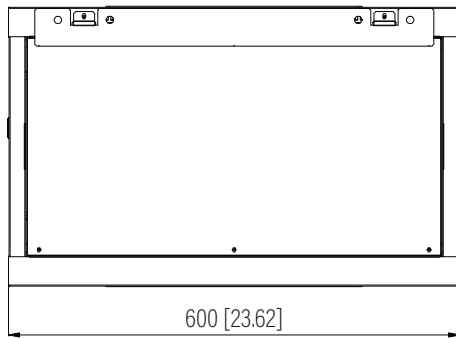

Top View

Bottom View

Rear View

Front View

Side View

Dimension: mm [inches]

SPECIFICATIONS

Model	F-CAB-6U		
Size	6U		
Width	600mm / 23.62"	Minimum Mounting Depth	67mm / 2.64"
Depth	450mm / 17.72"	Maximum Mounting Depth	390mm / 15.35"
Height	370.5mm / 14.59"	Factory Default Mounting Depth	290mm / 11.42"
Loading Capacity	90kg / 198lbs	Volume (CBM)	0.100