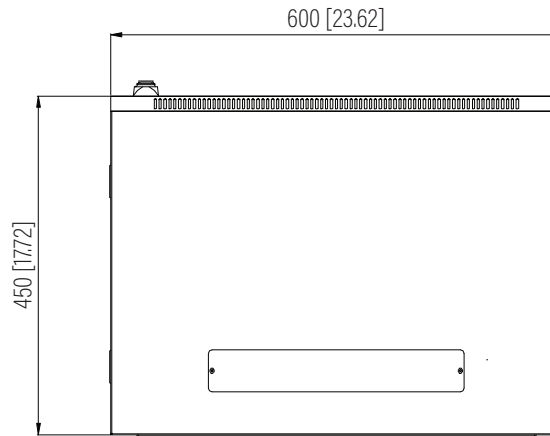

Top View

Bottom View

Rear View

Front View

Side View

Dimension: mm [inches]

SPECIFICATIONS

Model	F-CAB-6U		
Size	6U		
Width	600mm / 23.62"	Minimum Mounting Depth	67mm / 2.64"
Depth	450mm / 17.72"	Maximum Mounting Depth	390mm / 15.35"
Height	370.5mm / 14.59"	Factory Default Mounting Depth	290mm / 11.42"
Loading Capacity	90kg / 198lbs	Volume (CBM)	0.100