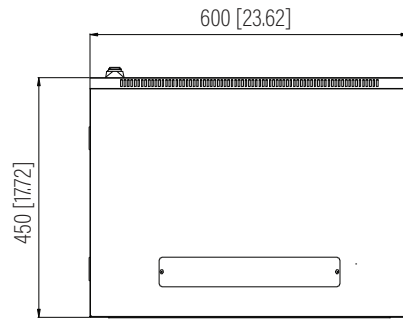

Top View

Bottom View

Rear View

Front View

Side View

SPECIFICATIONS

Model	F-CAB-22U		
Size	22U		
Width	600mm / 23.62"	Minimum Mounting Depth	67mm / 2.64"
Depth	450mm / 17.72"	Maximum Mounting Depth	390mm / 15.35"
Height	1081.7mm / 42.59"	Factory Default Mounting Depth	290mm / 11.42"
Loading Capacity	90kg / 198lbs	Volume (CBM)	0.292

Dimension: mm [inches]

F-CAB-22U

SHEET 1 of 1