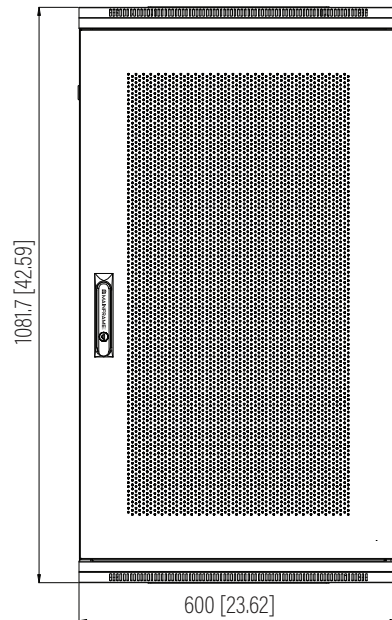

Top View

Bottom View

Rear View

Front View

Side View

SPECIFICATIONS

Model	F-CAB-22U		
Size	22U		
Width	600mm / 23.62"	Minimum Mounting Depth	67mm / 2.64"
Depth	450mm / 17.72"	Maximum Mounting Depth	390mm / 15.35"
Height	1081.7mm / 42.59"	Factory Default Mounting Depth	290mm / 11.42"
Loading Capacity	90kg / 198lbs	Volume (CBM)	0.292

Dimension: mm [inches]

F-CAB-22U

SHEET 1 of 1