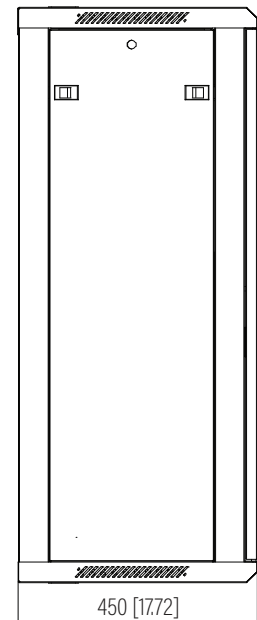

Top View

Bottom View

Rear View

Front View

Side View

SPECIFICATIONS

Model	F-CAB-22U		
Size	22U		
Width	600mm / 23.62"	Minimum Mounting Depth	67mm / 2.64"
Depth	450mm / 17.72"	Maximum Mounting Depth	390mm / 15.35"
Height	1081.7mm / 42.59"	Factory Default Mounting Depth	290mm / 11.42"
Loading Capacity	90kg / 198lbs	Volume (CBM)	0.292

Dimension: mm [inches]

F-CAB-22U

SHEET 1 of 1