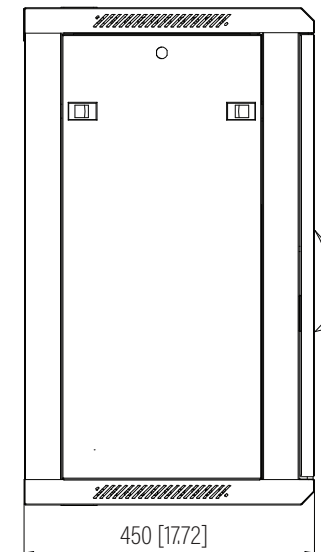

Top View

Bottom View

Rear View

Front View

Side View

Dimension: mm [inches]

SPECIFICATIONS

Model	F-CAB-15U		
Size	15U		
Width	600mm / 23.62"	Minimum Mounting Depth	67mm / 2.64"
Depth	450mm / 17.72"	Maximum Mounting Depth	390mm / 15.35"
Height	770.55mm / 30.34"	Factory Default Mounting Depth	290mm / 11.42"
Loading Capacity	90kg / 198lbs	Volume (CBM)	0.208