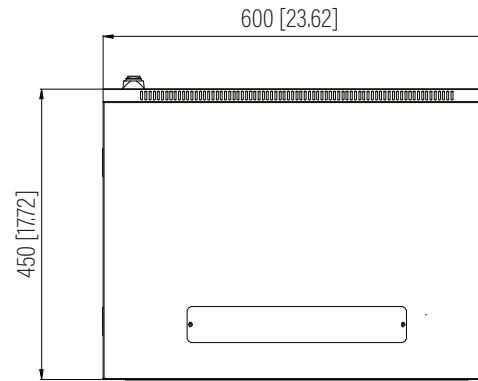

Top View

Bottom View

Rear View

Front View

Side View

Dimension: mm [inches]

SPECIFICATIONS

Model	F-CAB-15U		
Size	15U		
Width	600mm / 23.62"	Minimum Mounting Depth	67mm / 2.64"
Depth	450mm / 17.72"	Maximum Mounting Depth	390mm / 15.35"
Height	770.55mm / 30.34"	Factory Default Mounting Depth	290mm / 11.42"
Loading Capacity	90kg / 198lbs	Volume (CBM)	0.208