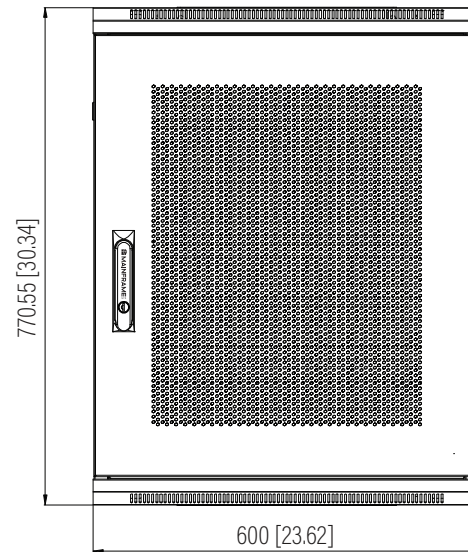

Top View

Bottom View

Rear View

Front View

Side View

Dimension: mm [inches]

SPECIFICATIONS

Model	F-CAB-15U		
Size	15U		
Width	600mm / 23.62"	Minimum Mounting Depth	67mm / 2.64"
Depth	450mm / 17.72"	Maximum Mounting Depth	390mm / 15.35"
Height	770.55mm / 30.34"	Factory Default Mounting Depth	290mm / 11.42"
Loading Capacity	90kg / 198lbs	Volume (CBM)	0.208

F-CAB-15U

SHEET 1 of 1