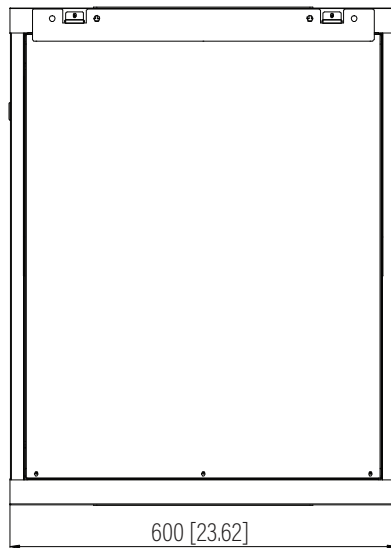

Top View

Bottom View

Rear View

Front View

Side View

Dimension: mm [inches]

SPECIFICATIONS

Model	F-CAB-15U		
Size	15U		
Width	600mm / 23.62"	Minimum Mounting Depth	67mm / 2.64"
Depth	450mm / 17.72"	Maximum Mounting Depth	390mm / 15.35"
Height	770.55mm / 30.34"	Factory Default Mounting Depth	290mm / 11.42"
Loading Capacity	90kg / 198lbs	Volume (CBM)	0.208