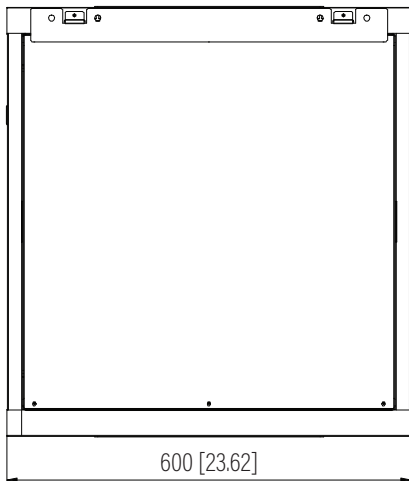

Top View

Bottom View

Rear View

Front View

Side View

**SPECIFICATIONS**

<b>Model</b>	<b>F-CAB-12U</b>		
<b>Size</b>	12U		
<b>Width</b>	600mm / 23.62"	<b>Minimum Mounting Depth</b>	67mm / 2.64"
<b>Depth</b>	450mm / 17.72"	<b>Maximum Mounting Depth</b>	390mm / 15.35"
<b>Height</b>	637.2mm / 25.09"	<b>Factory Default Mounting Depth</b>	290mm / 11.42"
<b>Loading Capacity</b>	90kg / 198lbs	<b>Volume (CBM)</b>	0.172

Dimension: mm [inches]

**F-CAB-12U**

SHEET 1 of 1