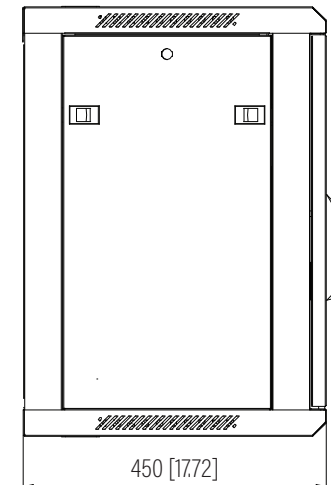

Top View

Bottom View

Rear View

Front View

Side View

**SPECIFICATIONS**

<b>Model</b>	<b>F-CAB-12U</b>		
<b>Size</b>	12U		
<b>Width</b>	600mm / 23.62"	<b>Minimum Mounting Depth</b>	67mm / 2.64"
<b>Depth</b>	450mm / 17.72"	<b>Maximum Mounting Depth</b>	390mm / 15.35"
<b>Height</b>	637.2mm / 25.09"	<b>Factory Default Mounting Depth</b>	290mm / 11.42"
<b>Loading Capacity</b>	90kg / 198lbs	<b>Volume (CBM)</b>	0.172

Dimension: mm [inches]

**F-CAB-12U**

SHEET 1 of 1