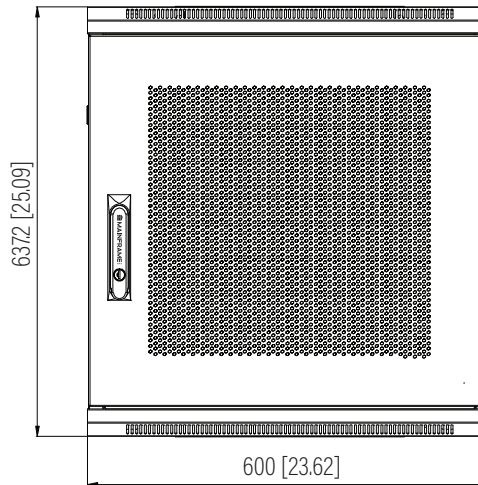

Top View

Bottom View

Rear View

Front View

Side View

**SPECIFICATIONS**

<b>Model</b>	<b>F-CAB-12U</b>		
<b>Size</b>	12U		
<b>Width</b>	600mm / 23.62"	<b>Minimum Mounting Depth</b>	67mm / 2.64"
<b>Depth</b>	450mm / 17.72"	<b>Maximum Mounting Depth</b>	390mm / 15.35"
<b>Height</b>	637.2mm / 25.09"	<b>Factory Default Mounting Depth</b>	290mm / 11.42"
<b>Loading Capacity</b>	90kg / 198lbs	<b>Volume (CBM)</b>	0.172

Dimension: mm [inches]

**F-CAB-12U**

SHEET 1 of 1