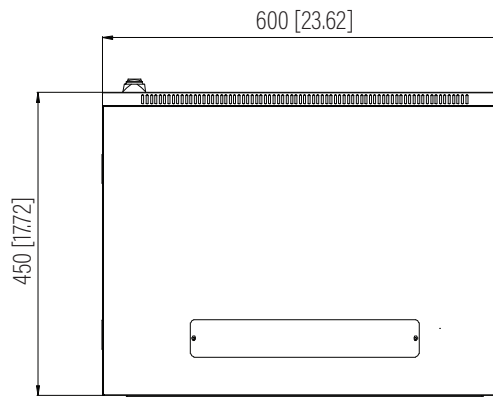

Top View

Bottom View

Rear View

Front View

Side View

**SPECIFICATIONS**

<b>Model</b>	<b>F-CAB-12U</b>		
<b>Size</b>	12U		
<b>Width</b>	600mm / 23.62"	<b>Minimum Mounting Depth</b>	67mm / 2.64"
<b>Depth</b>	450mm / 17.72"	<b>Maximum Mounting Depth</b>	390mm / 15.35"
<b>Height</b>	637.2mm / 25.09"	<b>Factory Default Mounting Depth</b>	290mm / 11.42"
<b>Loading Capacity</b>	90kg / 198lbs	<b>Volume (CBM)</b>	0.172

Dimension: mm [inches]

**F-CAB-12U**

SHEET 1 of 1