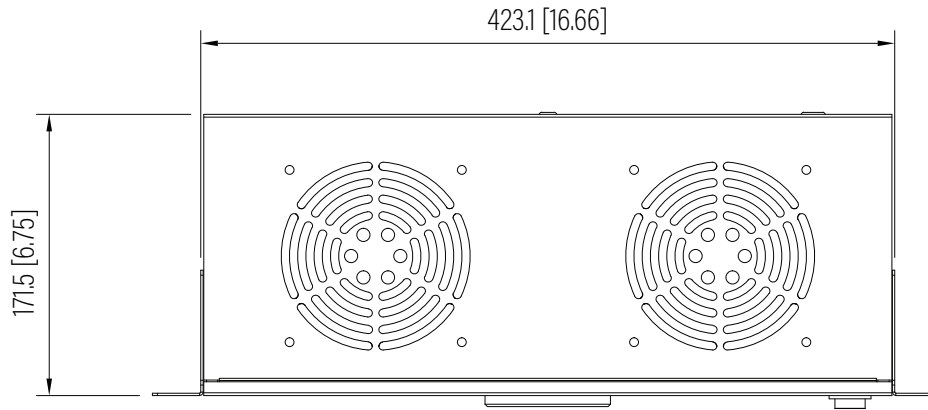

Front View

Top View

Side View

Rear View

SPECIFICATIONS

Model	TMS-DTU	
Size	1U	
Width	482.1mm	/ 18.98"
Depth	171.5mm	/ 6.75"
Height	44mm	/ 1.73"
Loading Capacity	-	/ -
Volume (CBM)	0.004	

Dimension: mm [inches]