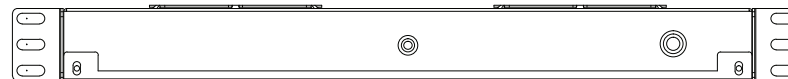

Front View

Top View

Side View

Rear View

SPECIFICATIONS

Model	TMS-DTU	
Size	1U	
Width	482.1mm	/ 18.98"
Depth	171.5mm	/ 6.75"
Height	44mm	/ 1.73"
Loading Capacity	-	/ -
Volume (CBM)	0.004	

Dimension: mm [inches]