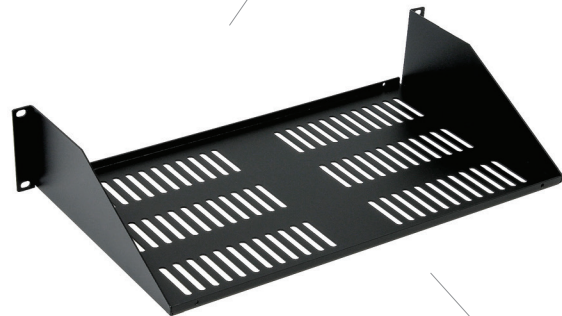

MAINFRAME STANDARD RACK SHELF SERIES

SRS SERIES (2-POST)

MAINFRAME's Standard Rack Shelf Series is great for holding non-rackmountable equipment with strong steel construction that will reliably hold over time.

INTRODUCING FEATURES

Available in
10" or 15" Versions

Surface Finish:

Black powder coated steel,
matte finish

Includes:

4 x 10-32 Mounting screws,
4 x 10-32 Cage nuts

Wall Mountable

Solid

Vented

Designed to accommodate any standard 19" rack. It is perfect for use in 2-Post racks, wall mount racks and cabinets.

A convenient mounting shelf for modems, routers, switches, small monitors, test gear and more.

MAINFRAME STANDARD RACK SHELF SERIES

SRS SERIES (2-POST)

SOLID

SRS-1U-10

SRS-1U-15

SRS-2U-10

SRS-2U-15

VENTED