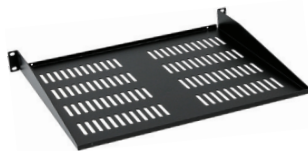

SRS-1U-15V