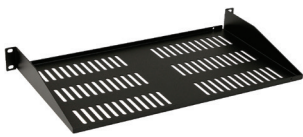

INTRODUCING FEATURES

Available in
10" or 15" Versions

Surface Finish:

Black powder coated steel,
matte finish

Includes:

4 x 10-32 Mounting screws,
4 x 10-32 Cage nuts

Wall Mountable

Solid

Vented

Designed to accommodate any standard 19" rack. It is perfect for use in 2-Post racks, wall mount racks and cabinets.

A convenient mounting shelf for modems, routers, switches, small monitors, test gear and more.

MAINFRAME STANDARD RACK SHELF SERIES

SRS SERIES (2-POST)

SOLID

SRS-1U-10

SRS-1U-15

SRS-2U-10

SRS-2U-15

VENTED