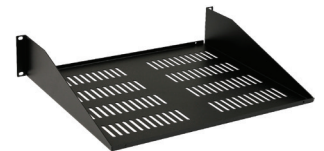

SRS-2U-15V

SPECIFICATIONS

MODEL	SIZE	DIMENSIONS W x D x H (mm)	DIMENSIONS W x D x H (in)	LOAD CAPACITY
SRS-1U-10	1U	444.5 x 254 x 43.6	17.50 x 10.00 x 1.72	20kg (44lbs)
SRS-1U-10V	1U	444.5 x 254 x 43.6	17.50 x 10.00 x 1.72	20kg (44lbs)
SRS-1U-15	1U	444.5 x 380 x 43.6	17.50 x 15.00 x 1.72	20kg (44lbs)
SRS-1U-15V	1U	444.5 x 380 x 43.6	17.50 x 15.00 x 1.72	20kg (44lbs)
SRS-2U-10	2U	444.5 x 254 x 87.6	17.50 x 10.00 x 3.45	20kg (44lbs)
SRS-2U-10V	2U	444.5 x 254 x 87.6	17.50 x 10.00 x 3.45	20kg (44lbs)
SRS-2U-15	2U	444.5 x 380 x 87.6	17.50 x 15.00 x 3.45	20kg (44lbs)
SRS-2U-15V	2U	444.5 x 380 x 87.6	17.50 x 15.00 x 3.45	20kg (44lbs)

MAINFRAME provides a 3-year warranty.