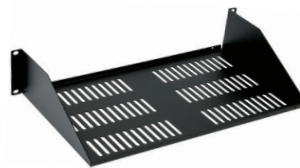

SRS-2U-10V