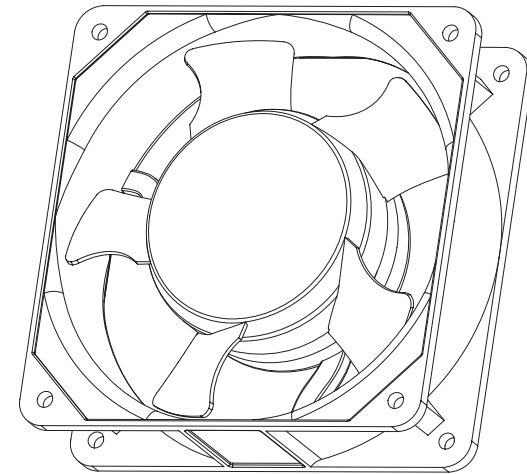

Front View

Side View

Top View

Dimension: mm [inches]

SPECIFICATIONS	
Model	TMS-120FK
Size	-
Width	120mm / 4.72"
Depth	38mm / 1.50"
Height	120mm / 4.72"
Loading Capacity	- / -
Volume (CBM)	0.001

 **MAINFRAME** M.F.G.
www.mainframemfg.com