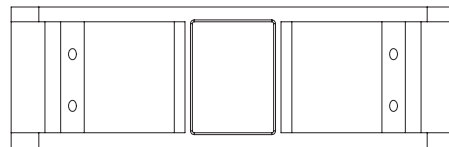

Front View

Side View

Top View

Dimension: mm [inches]

SPECIFICATIONS	
Model	TMS-120FK
Size	-
Width	120mm / 4.72"
Depth	38mm / 1.50"
Height	120mm / 4.72"
Loading Capacity	- / -
Volume (CBM)	0.001

 **MAINFRAME** M.F.G.
www.mainframemfg.com