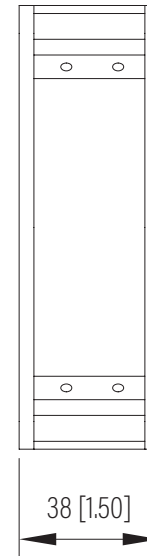

Front View

Side View

Top View

Dimension: mm [inches]

SPECIFICATIONS	
Model	TMS-120FK
Size	-
Width	120mm / 4.72"
Depth	38mm / 1.50"
Height	120mm / 4.72"
Loading Capacity	- / -
Volume (CBM)	0.001

 **MAINFRAME** M.F.G.
www.mainframemfg.com