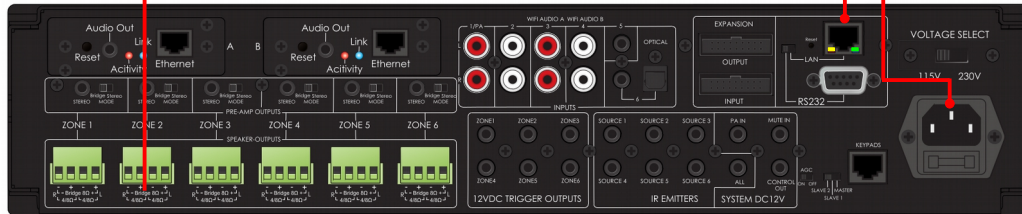

Any source to any room simultaneously

Bi-directional RS232 control of all functions

Easy integration with master control systems

Six stereo analog audio inputs

One digital SPDIF optical audio input

Six stereo pre-amp outputs

Six discrete Infrared output ports / one master Infrared output port

Seven 12V trigger outputs

Master mute 12V trigger input

Switchable AGC automatic source gain control leveler

All zones (play source one) 12V trigger input (party mode or paging)

Free Control 4 and Compass Control Drivers available

Kit includes:

1 x X-66 master controller amplifier with 2 x Digistream-1 Wi-Fi streamers

1 x 2U Rack mounting kit

3 Year Warranty

1
Connect Your Speakers

2
Connect the LAN port to your router

3
Connect the power cable & press the power button

4
Download the X-66 App
FACTOR X-66

Open the App & Play

Download on iTunes

GET IT ON Google Play

Installation is so easy!