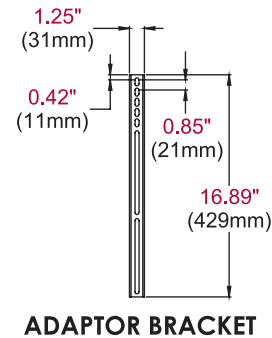

PT650	Paramount™ Universal Tilt Wall Mount for 39" to 75" Displays

Product Specifications

	DIMENSIONS (W x H x D)	PRODUCT WEIGHT	LOAD CAPACITY	FINISH	AVAILABLE COLORS
PT650	33.64" x 16.89" x 2.63"-5.50" (854 x 429 x 67-139mm)	8.15lb (3.70kg)	150lb (68kg)	Scratch resistant fused epoxy	Gloss black

Package Specifications

	PACKAGE SIZE (W x H x D)	PACKAGE SHIP WEIGHT	PACKAGE UPC CODE	PACKAGE CONTENTS	UNITS IN PACKAGE
PT650	33.19" x 2.95" x 10.71" (843 x 75 x 272mm)	10.35lb (4.69kg)	735029254881	Wall mount, wall and display installation hardware, installation instructions	1

Accessories

ACC415: Metal Stud Fastener Kit

All dimensions = inch (mm)

Architect Specifications

The Paramount™ Tilt Wall Mount shall be a Peerless-AV model PT650 and shall be located where indicated on the plans. Assembly and installation shall be done according to instructions provided by the manufacturer.

Visit peerless-av.com to see the complete line of AV solutions from Peerless-AV, including outdoor displays, wireless, kiosks, digital audio, display mounts, projector mounts, carts/stands, and a full assortment of accessories.

Peerless-AV
2300 White Oak Circle
Aurora, IL 60502 USA
(800) 865-2112
(630) 375-5100
Fax: (800) 359-6500

Peerless-AV Europe
Unit 3 Watford Interchange
Colonial Way, Watford
Herts, WD24 4WP
United Kingdom
+44 (0) 1923 200100
Fax: +44 (0) 1923 200101

Peerless-AV de México
Ave de las Industrias 413
Parque Industrial Escobedo
Escobedo, N.L.,
Mexico 66050
+52 (81) 8384-8300
Fax: +52 (81) 8384-8360