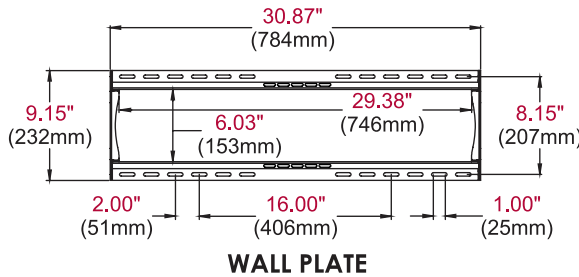

PT650	Paramount™ Universal Tilt Wall Mount for 39" to 75" Displays

Product Specifications

	DIMENSIONS (W x H x D)	PRODUCT WEIGHT	LOAD CAPACITY	FINISH	AVAILABLE COLORS
PT650	33.64" x 16.89" x 2.63"-5.50" (854 x 429 x 67-139mm)	8.15lb (3.70kg)	150lb (68kg)	Scratch resistant fused epoxy	Gloss black

Package Specifications

	PACKAGE SIZE (W x H x D)	PACKAGE SHIP WEIGHT	PACKAGE UPC CODE	PACKAGE CONTENTS	UNITS IN PACKAGE
PT650	33.19" x 2.95" x 10.71" (843 x 75 x 272mm)	10.35lb (4.69kg)	735029254881	Wall mount, wall and display installation hardware, installation instructions	1

Accessories

ACC415: Metal Stud Fastener Kit

All dimensions = inch (mm)

Architect Specifications

The Paramount™ Tilt Wall Mount shall be a Peerless-AV model PT650 and shall be located where indicated on the plans. Assembly and installation shall be done according to instructions provided by the manufacturer.

Visit peerless-av.com to see the complete line of AV solutions from Peerless-AV, including outdoor displays, wireless, kiosks, digital audio, display mounts, projector mounts, carts/stands, and a full assortment of accessories.

Peerless-AV
2300 White Oak Circle
Aurora, IL 60502 USA
(800) 865-2112
(630) 375-5100
Fax: (800) 359-6500

Peerless-AV Europe
Unit 3 Watford Interchange
Colonial Way, Watford
Herts, WD24 4WP
United Kingdom
+44 (0) 1923 200100
Fax: +44 (0) 1923 200101

Peerless-AV de México
Ave de las Industrias 413
Parque Industrial Escobedo
Escobedo, N.L.,
Mexico 66050
+52 (81) 8384-8300
Fax: +52 (81) 8384-8360