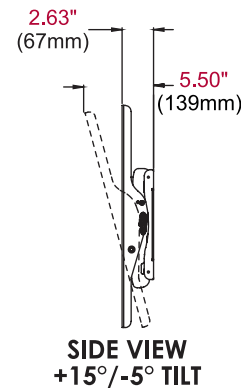

PT650	Paramount™ Universal Tilt Wall Mount for 39" to 75" Displays

Product Specifications

	DIMENSIONS (W x H x D)	PRODUCT WEIGHT	LOAD CAPACITY	FINISH	AVAILABLE COLORS
PT650	33.64" x 16.89" x 2.63"-5.50" (854 x 429 x 67-139mm)	8.15lb (3.70kg)	150lb (68kg)	Scratch resistant fused epoxy	Gloss black

Package Specifications

	PACKAGE SIZE (W x H x D)	PACKAGE SHIP WEIGHT	PACKAGE UPC CODE	PACKAGE CONTENTS	UNITS IN PACKAGE
PT650	33.19" x 2.95" x 10.71" (843 x 75 x 272mm)	10.35lb (4.69kg)	735029254881	Wall mount, wall and display installation hardware, installation instructions	1

Accessories

ACC415: Metal Stud Fastener Kit

All dimensions = inch (mm)

Architect Specifications

The Paramount™ Tilt Wall Mount shall be a Peerless-AV model PT650 and shall be located where indicated on the plans. Assembly and installation shall be done according to instructions provided by the manufacturer.

Visit peerless-av.com to see the complete line of AV solutions from Peerless-AV, including outdoor displays, wireless, kiosks, digital audio, display mounts, projector mounts, carts/stands, and a full assortment of accessories.

Peerless-AV
2300 White Oak Circle
Aurora, IL 60502 USA
(800) 865-2112
(630) 375-5100
Fax: (800) 359-6500

Peerless-AV Europe
Unit 3 Watford Interchange
Colonial Way, Watford
Herts, WD24 4WP
United Kingdom
+44 (0) 1923 200100
Fax: +44 (0) 1923 200101

Peerless-AV de México
Ave de las Industrias 413
Parque Industrial Escobedo
Escobedo, N.L.,
Mexico 66050
+52 (81) 8384-8300
Fax: +52 (81) 8384-8360