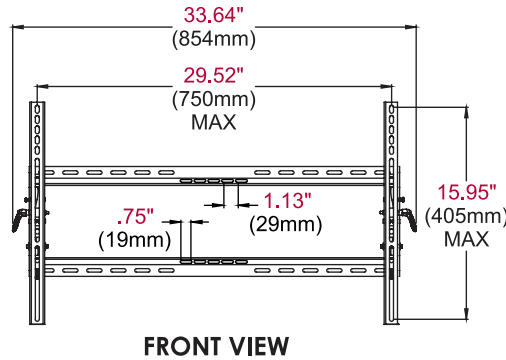

PT650	Paramount™ Universal Tilt Wall Mount for 39" to 75" Displays

Product Specifications

	DIMENSIONS (W x H x D)	PRODUCT WEIGHT	LOAD CAPACITY	FINISH	AVAILABLE COLORS
PT650	33.64" x 16.89" x 2.63"-5.50" (854 x 429 x 67-139mm)	8.15lb (3.70kg)	150lb (68kg)	Scratch resistant fused epoxy	Gloss black

Package Specifications

	PACKAGE SIZE (W x H x D)	PACKAGE SHIP WEIGHT	PACKAGE UPC CODE	PACKAGE CONTENTS	UNITS IN PACKAGE
PT650	33.19" x 2.95" x 10.71" (843 x 75 x 272mm)	10.35lb (4.69kg)	735029254881	Wall mount, wall and display installation hardware, installation instructions	1

Accessories

ACC415: Metal Stud Fastener Kit

All dimensions = inch (mm)

Architect Specifications

The Paramount™ Tilt Wall Mount shall be a Peerless-AV model PT650 and shall be located where indicated on the plans. Assembly and installation shall be done according to instructions provided by the manufacturer.

Visit peerless-av.com to see the complete line of AV solutions from Peerless-AV, including outdoor displays, wireless, kiosks, digital audio, display mounts, projector mounts, carts/stands, and a full assortment of accessories.

Peerless-AV
2300 White Oak Circle
Aurora, IL 60502 USA
(800) 865-2112
(630) 375-5100
Fax: (800) 359-6500

Peerless-AV Europe
Unit 3 Watford Interchange
Colonial Way, Watford
Herts, WD24 4WP
United Kingdom
+44 (0) 1923 200100
Fax: +44 (0) 1923 200101

Peerless-AV de México
Ave de las Industrias 413
Parque Industrial Escobedo
Escobedo, N.L.,
Mexico 66050
+52 (81) 8384-8300
Fax: +52 (81) 8384-8360