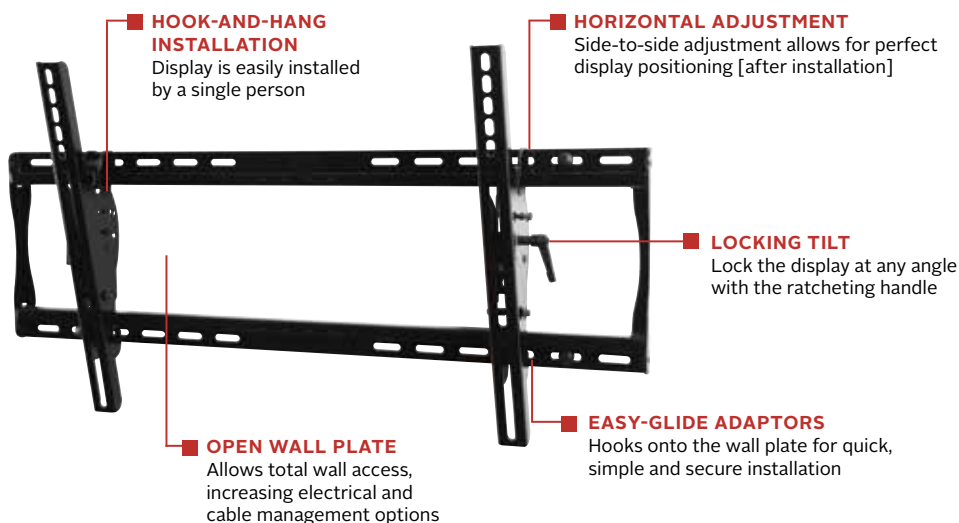

# Universal Tilt Wall Mount

FOR 39" TO 75" DISPLAYS

The Paramount™ series wall mounts provide versatile and multi-functional features. With PT650, a low-profile design positions the display just 2.63" (67mm) from the wall. The Hook-and-Hang™ system offers easy, one-person installation of the display. The Easy-Glide™ adaptors hook onto the wall plate for a quick, simple, and secure installation. Achieve perfect positioning of the display with the side-to-side adjustment after installation. A ratcheting handle provides locking tilt capability for quick adjustments to the amount of tilt, reducing glare and optimizing the viewing angle. Lock the tilt angle at installation to prevent tampering or moving with the IncreLok™ tilt technology.

*The PT650's adjustable viewing feature provides 15° of forward tilt and 5° backward tilt, creating the most optimal viewing angle.*

## Additional Features

- ✓ Universal mount fits displays with mounting patterns up to 750 x 405mm (29.52" W x 15.95" H)
- ✓ Adjustable 15° forward tilt and 5° backward tilt for finding the optimal viewing angle
- ✓ Easy-Grip™ ratcheting handle locks tilt angle into place
- ✓ Included IncreLok™ feature offers fixed tilt lock in 5° increments when used
- ✓ Horizontal display adjustment up to 8.00" (203mm) for centering display on wall
- ✓ Mounts to wood studs, concrete, cinder block or metal studs (metal stud accessory required)
- ✓ Includes all necessary wall and display attachment hardware
- ✓ Design is UL listed and tested to four times stated load capacity

info@peerless-av.com  
peerless-av.com

peerless-AV®

<b>PT650</b>	Paramount™ Universal Tilt Wall Mount for 39" to 75" Displays
--------------	--

**Product Specifications**

	DIMENSIONS (W x H x D)	PRODUCT WEIGHT	LOAD CAPACITY	FINISH	AVAILABLE COLORS
<b>PT650</b>	33.64" x 16.89" x 2.63"-5.50" (854 x 429 x 67-139mm)	8.15lb (3.70kg)	150lb (68kg)	Scratch resistant fused epoxy	Gloss black